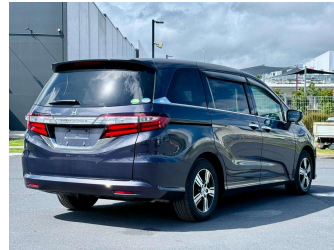

# 2014 Honda Odyssey G.EX

**Purchase Price** **\$13,990**

Includes GST  
Excludes on-road costs of \$595

Finance may be available on this vehicle. Ask one of our friendly staff for more information.

Gain peace of mind with Mechanical Breakdown Insurance. **Ask us how.**

Body Style  
**5 door, Van**

Odometer  
**92,583 km**

Engine  
**2400 cc**

Fuel Type  
**Petrol**

Transmission  
**Automatic, 2WD**

Wheels  
-

VIN  
**7AT08G61X24026338**

Interior  
**Gray**