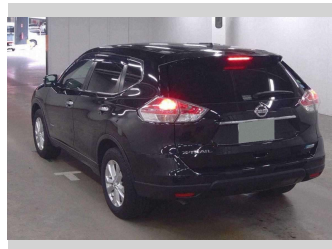

2016 Nissan X-Trail 20X Hybrid

Purchase Price **POA**

Includes GST
Excludes on-road costs of \$595

Finance may be available on this vehicle. Ask one of our friendly staff for more information.

Gain peace of mind with Mechanical Breakdown Insurance. **Ask us how.**

- Top features**
- » ABS Brakes
 - » Air Conditioning
 - » Electric Windows
 - » Power Steering
 - » Spoiler
 - » Winker Mirror

Body Style
5 door, SUV / 4x4

Odometer
67,424 km

Engine
2000 cc, Hybrid

Fuel Type
Hybrid

Transmission
Automatic, 2WD

Wheels
-

VIN
-

Interior
Gray

Safety
-

Reg No.

-

Ext Colour