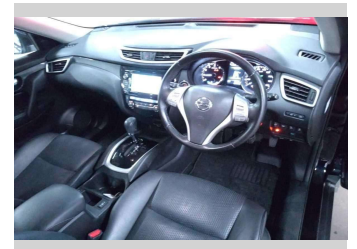

2016 Nissan X-Trail 20X Hybrid

Purchase Price **POA**

Includes GST
Excludes on-road costs of \$595

Finance may be available on this vehicle. Ask one of our friendly staff for more information.

Gain peace of mind with Mechanical Breakdown Insurance. **Ask us how.**

- Top features**
- » ABS Brakes
 - » Air Conditioning
 - » Electric Windows
 - » Power Steering
 - » Spoiler
 - » Winker Mirror

Body Style
5 door, SUV / 4x4

Odometer
67,424 km

Engine
2000 cc, Hybrid

Fuel Type
Hybrid