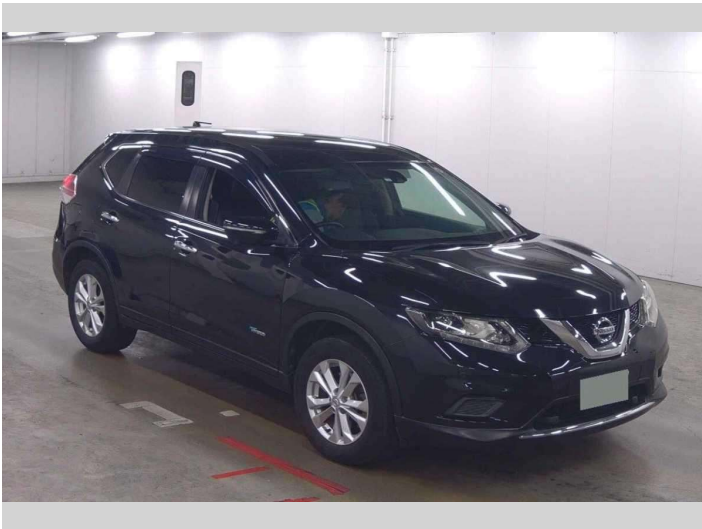

2016 Nissan X-Trail 20X Hybrid

Purchase Price **POA**

Includes GST
Excludes on-road costs of \$595

Finance may be available on this vehicle. Ask one of our friendly staff for more information.

Gain peace of mind with Mechanical Breakdown Insurance. **Ask us how.**

- Top features**
- » ABS Brakes
 - » Air Conditioning
 - » Electric Windows
 - » Power Steering
 - » Spoiler
 - » Winker Mirror

Body Style
5 door, SUV / 4x4

Odometer
67,424 km

Engine
2000 cc, Hybrid

Fuel Type
Hybrid