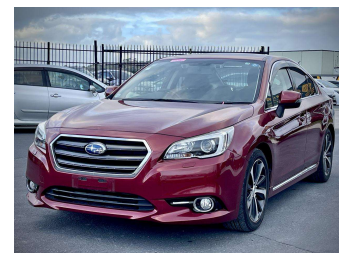

# 2015 Subaru Legacy B4

**Purchase Price** **\$15,000**

Includes GST  
Excludes on-road costs of \$595

Finance may be available on this vehicle. Ask one of our friendly staff for more information.

Gain peace of mind with Mechanical Breakdown Insurance. **Ask us how.**

Body Style  
**4 door, Sedan**

Odometer  
**76,000 km**

Engine  
**2500 cc**

Fuel Type  
**Petrol**

Transmission  
**Automatic, 4WD**

Wheels  
**Factory Alloys**

VIN  
**7AT0GF0BX24003753**

Interior  
**Gray, Leather**