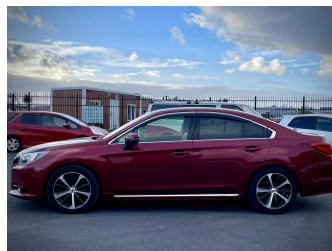

# 2015 Subaru Legacy B4

**Purchase Price** **\$15,000**

Includes GST  
Excludes on-road costs of \$595

Finance may be available on this vehicle. Ask one of our friendly staff for more information.

Gain peace of mind with Mechanical Breakdown Insurance. **Ask us how.**

Body Style  
**4 door, Sedan**

Odometer  
**76,000 km**

Engine  
**2500 cc**

Fuel Type  
**Petrol**

Transmission  
**Automatic, 4WD**

Wheels  
**Factory Alloys**

VIN  
**7AT0GF0BX24003753**

Interior  
**Gray, Leather**