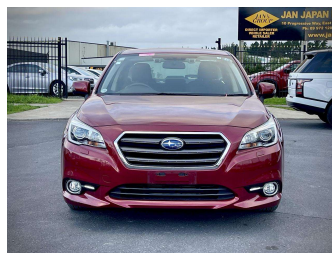

# 2015 Subaru Legacy B4

**Purchase Price** **\$15,000**

Includes GST  
Excludes on-road costs of \$595

Finance may be available on this vehicle. Ask one of our friendly staff for more information.

Gain peace of mind with Mechanical Breakdown Insurance. **Ask us how.**

Body Style  
**4 door, Sedan**

Odometer  
**76,000 km**

Engine  
**2500 cc**

Fuel Type  
**Petrol**

Transmission  
**Automatic, 4WD**

Wheels  
**Factory Alloys**

VIN  
**7AT0GF0BX24003753**

Interior  
**Gray, Leather**

Seats

**5 seats, Leather**

CO2 Emissions

★★★★☆

**177 grams/km**

Energy Economy

★★☆☆☆

**Annual fuel cost of \$2,980  
7.6L per 100km**