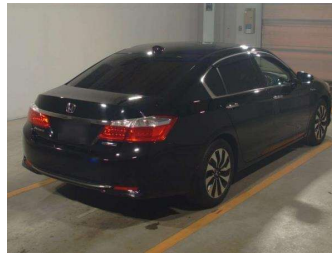

# 2015 Honda Accord Hybrid EX

**Purchase Price** **POA**

Includes GST  
Excludes on-road costs of \$595

Finance may be available on this vehicle. Ask one of our friendly staff for more information.

Gain peace of mind with Mechanical Breakdown Insurance. **Ask us how.**

- Top features**
- » ABS Brakes
  - » Air Conditioning
  - » Electric Windows
  - » Power Steering
  - » Winker Mirror

Body Style  
**4 door, Sedan**

Odometer  
**100,819 km**

Engine  
**2000 cc, Hybrid**