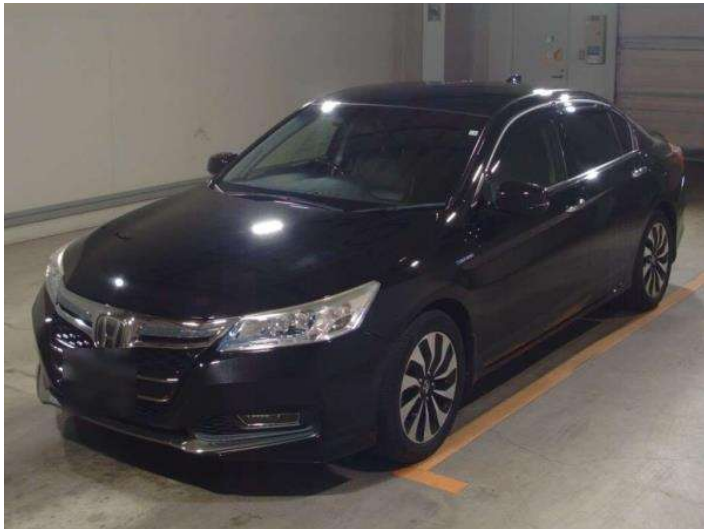

# 2015 Honda Accord Hybrid EX

**Purchase Price** **POA**

Includes GST  
Excludes on-road costs of \$595

Finance may be available on this vehicle. Ask one of our friendly staff for more information.

Gain peace of mind with Mechanical Breakdown Insurance. **Ask us how.**

- Top features**
- » ABS Brakes
  - » Air Conditioning
  - » Electric Windows
  - » Power Steering
  - » Winker Mirror

Body Style  
**4 door, Sedan**

Odometer  
**100,819 km**

Engine  
**2000 cc, Hybrid**

Fuel Type  
**Hybrid**

Transmission  
**Automatic, 2WD**

Wheels  
-

VIN  
**7AT08G13X25101876**

Interior  
**Gray**

Safety  
  
Based on 2024 VSRR rating

Reg No.  
-

Ext Colour  
**Black**