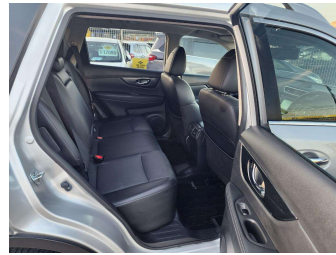

2015 Nissan X-Trail 20X HYBRID EMERGENCY

Purchase Price **\$18,500**

Includes GST
Excludes on-road costs of \$595

Finance may be available on this vehicle. Ask one of our friendly staff for more information.