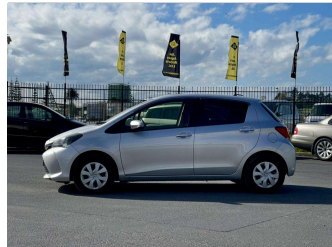

2015 Toyota Vitz F

Purchase Price

\$10,000

Includes GST
Excludes on-road costs of \$595

Finance may be available on this vehicle. Ask one of our friendly staff for more information.

Gain peace of mind with Mechanical Breakdown Insurance. **Ask us how.**

Body Style
5 door, Hatchback

Odometer
87,000 km

Engine
1320 cc

Fuel Type
Petrol

Transmission
Automatic, 2WD

Wheels
-

VIN
7AT0H63EX23195102

Interior
Gray