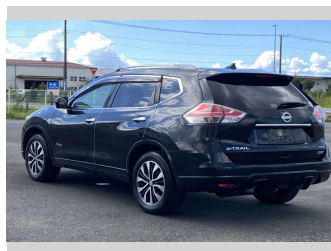

2015 Nissan X-Trail Hybrid

Purchase Price **POA**

Includes GST
Excludes on-road costs of \$595

Finance may be available on this vehicle. Ask one of our friendly staff for more information.

Gain peace of mind with Mechanical Breakdown Insurance. **Ask us how.**

- Top features**
- » 360 Camera
 - » ABS Brakes
 - » Air Conditioning
 - » Alloys
 - » Car Stereo
 - » Electric Windows
 - » Fog Lights
 - » Power Steering
 - » Reversing Camera
 - » Winker Mirror

Body Style
5 door, SUV / 4x4

Odometer
95,313 km

Engine
2000 cc, Hybrid

Fuel Type
Hybrid

Transmission
Automatic, 4WD

Wheels
-

VIN
-

Interior
Gray

Safety
-