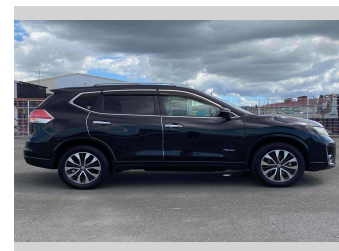

2015 Nissan X-Trail Hybrid

Purchase Price **POA**

Includes GST
Excludes on-road costs of \$595

Finance may be available on this vehicle. Ask one of our friendly staff for more information.

Gain peace of mind with Mechanical Breakdown Insurance. **Ask us how.**

- Top features**
- » 360 Camera
 - » ABS Brakes
 - » Air Conditioning
 - » Alloys
 - » Car Stereo
 - » Electric Windows
 - » Fog Lights
 - » Power Steering
 - » Reversing Camera
 - » Winker Mirror

Body Style
5 door, SUV / 4x4

Odometer
95,313 km

Engine
2000 cc, Hybrid

Fuel Type
Hybrid

Transmission
Automatic, 4WD

Wheels
-

VIN
-

Interior
Gray

Safety
-