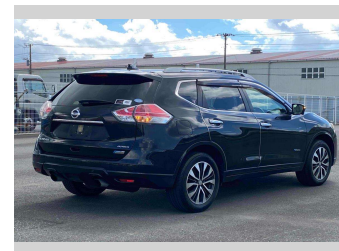

2015 Nissan X-Trail Hybrid

Purchase Price **POA**

Includes GST
Excludes on-road costs of \$595

Finance may be available on this vehicle. Ask one of our friendly staff for more information.

Gain peace of mind with Mechanical Breakdown Insurance. **Ask us how.**

- Top features**
- » 360 Camera
 - » ABS Brakes
 - » Air Conditioning
 - » Alloys
 - » Car Stereo
 - » Electric Windows
 - » Fog Lights
 - » Power Steering
 - » Reversing Camera
 - » Winker Mirror

Body Style
5 door, SUV / 4x4

Odometer
95,313 km

Engine
2000 cc, Hybrid

Fuel Type
Hybrid

Transmission
Automatic, 4WD

Wheels
-

VIN
-

Interior
Gray

Safety
-