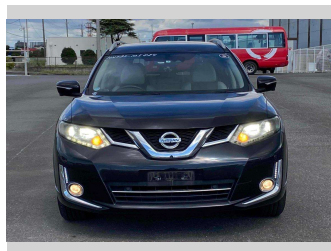

2015 Nissan X-Trail Hybrid

Purchase Price **POA**

Includes GST
Excludes on-road costs of \$595

Finance may be available on this vehicle. Ask one of our friendly staff for more information.

Gain peace of mind with Mechanical Breakdown Insurance. **Ask us how.**

- Top features**
- » 360 Camera
 - » ABS Brakes
 - » Air Conditioning
 - » Alloys
 - » Car Stereo
 - » Electric Windows
 - » Fog Lights
 - » Power Steering
 - » Reversing Camera
 - » Winker Mirror

Body Style
5 door, SUV / 4x4

Odometer
95,313 km

Engine
2000 cc, Hybrid

Fuel Type
Hybrid

Transmission
Automatic, 4WD

Wheels
-

VIN
-

Interior
Gray

Safety
-