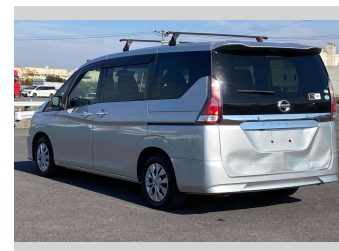

2017 Nissan Serena

Purchase Price **POA**

Includes GST
Excludes on-road costs of \$595

Finance may be available on this vehicle. Ask one of our friendly staff for more information.

Gain peace of mind with Mechanical Breakdown Insurance. **Ask us how.**

- Top features**
- » ABS Brakes
 - » Air Conditioning
 - » Electric Windows
 - » Power Steering
 - » Winker Mirror

Body Style
5 door, Van

Odometer
89,435 km

Engine
2000 cc

Fuel Type
Petrol

Transmission
Automatic, 2WD

Wheels
-

VIN
-

Interior
Gray

Safety
-

Reg No.
-

Ext Colour
Silver

History
-

Seats
8 seats