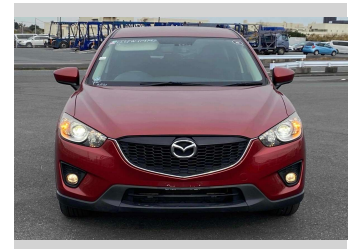

2012 Mazda CX-5 20S

Purchase Price **POA**

Includes GST
Excludes on-road costs of \$595

Finance may be available on this vehicle. Ask one of our friendly staff for more information.

Gain peace of mind with Mechanical Breakdown Insurance. **Ask us how.**

- Top features**
- » ABS Brakes
 - » Air Conditioning
 - » Electric Windows
 - » Fog Lights
 - » Power Steering
 - » Spoiler

Body Style
5 door, SUV / 4x4

Odometer
89,075 km

Engine
2000 cc

Fuel Type
Petrol

Transmission
Automatic, 2WD

Wheels
-

VIN
-

Interior
Gray

Safety
-

Reg No.
-

Ext Colour
Red

History
-