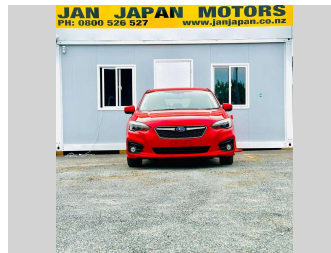

2016 Subaru Impreza Sports 1.6i-L

Purchase Price **\$11,000**

Includes GST
Excludes on-road costs of \$595

Finance may be available on this vehicle. Ask one of our friendly staff for more information.

Gain peace of mind with Mechanical Breakdown Insurance. **Ask us how.**

Body Style
5 door, Hatchback

Odometer
97,278 km

Engine
1600 cc

Fuel Type
Petrol

Transmission
Automatic, 2WD

Wheels
-

VIN
7AT0GF09X24002878

Interior
Gray