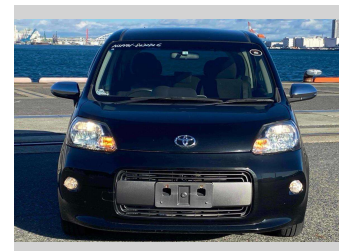

2016 Toyota Porte G

Purchase Price **\$12,800**

Includes GST
Excludes on-road costs of \$595

Finance may be available on this vehicle. Ask one of our friendly staff for more information.

Gain peace of mind with Mechanical Breakdown Insurance. **Ask us how.**

- Top features**
- » ABS Brakes
 - » Air Conditioning
 - » Electric Windows
 - » Fog Lights
 - » Power Steering
 - » Winker Mirror

Body Style
4 door, Hatchback

Odometer
80,864 km

Engine
1500 cc

Fuel Type
Petrol

Transmission
Automatic, 2WD

Wheels
-

VIN
-

Interior
Gray

Safety
-

Reg No.
-

Ext Colour
Black

History
-