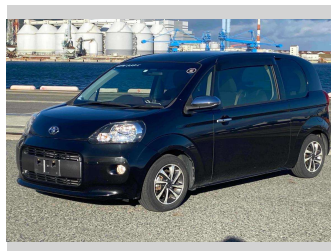

2016 Toyota Porte G

Purchase Price **\$12,800**

Includes GST
Excludes on-road costs of \$595

Finance may be available on this vehicle. Ask one of our friendly staff for more information.

Gain peace of mind with Mechanical Breakdown Insurance. **Ask us how.**

- Top features**
- » ABS Brakes
 - » Air Conditioning
 - » Electric Windows
 - » Fog Lights
 - » Power Steering
 - » Winker Mirror

Body Style
4 door, Hatchback

Odometer
80,864 km

Engine
1500 cc

Fuel Type
Petrol

Transmission
Automatic, 2WD

Wheels
-

VIN
-

Interior
Gray

Safety
-

Reg No.
-

Ext Colour
Black

History
-