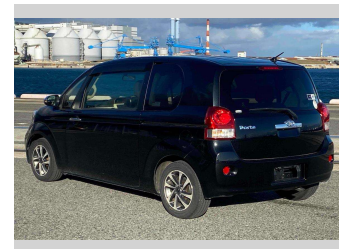

2016 Toyota Porte G

Purchase Price **\$12,800**

Includes GST
Excludes on-road costs of \$595

Finance may be available on this vehicle. Ask one of our friendly staff for more information.

Gain peace of mind with Mechanical Breakdown Insurance. **Ask us how.**

- Top features**
- » ABS Brakes
 - » Air Conditioning
 - » Electric Windows
 - » Fog Lights
 - » Power Steering
 - » Winker Mirror

Body Style
4 door, Hatchback

Odometer
80,864 km

Engine
1500 cc

Fuel Type
Petrol