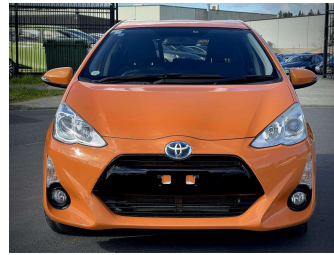

2015 Toyota Aqua S

Purchase Price

\$10,500

Includes GST
Excludes on-road costs of \$595

Finance may be available on this vehicle. Ask one of our friendly staff for more information.

Gain peace of mind with Mechanical Breakdown Insurance. **Ask us how.**

Body Style
5 door, Hatchback

Odometer
95,412 km

Engine
1500 cc, Hybrid

Fuel Type
Hybrid

Transmission
Automatic, 2WD

Wheels
-

VIN
7AT0H65YX24491049

Interior
Gray