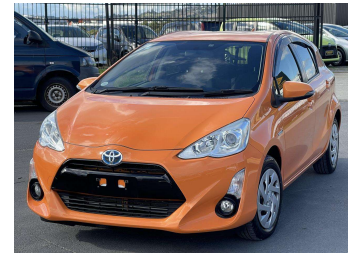

2015 Toyota Aqua S

Purchase Price

\$10,500

Includes GST
Excludes on-road costs of \$595

Finance may be available on this vehicle. Ask one of our friendly staff for more information.

Gain peace of mind with Mechanical Breakdown Insurance. **Ask us how.**

Body Style
5 door, Hatchback

Odometer
95,412 km

Engine
1500 cc, Hybrid

Fuel Type
Hybrid

Transmission
Automatic, 2WD

Wheels
-

VIN
7AT0H65YX24491049

Interior
Gray