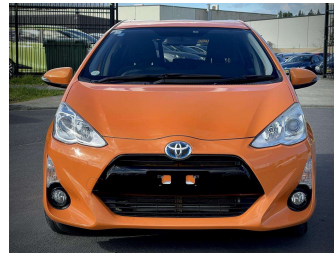

2015 Toyota Aqua S

Purchase Price **\$10,500**

Includes GST
Excludes on-road costs of \$595

Finance may be available on this vehicle. Ask one of our friendly staff for more information.

Gain peace of mind with Mechanical Breakdown Insurance. **Ask us how.**

Body Style
5 door, Hatchback

Odometer
95,412 km

Engine
1500 cc, Hybrid

Fuel Type
Hybrid

Transmission
Automatic, 2WD

Wheels
-

VIN
7AT0H65YX24491049

Interior
Gray