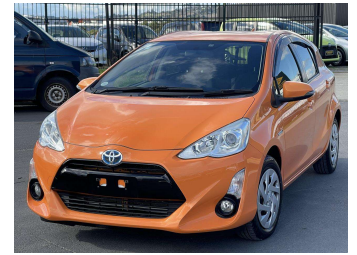

2015 Toyota Aqua S

Purchase Price **\$10,500**

Includes GST
Excludes on-road costs of \$595

Finance may be available on this vehicle. Ask one of our friendly staff for more information.

Gain peace of mind with Mechanical Breakdown Insurance. **Ask us how.**

Body Style
5 door, Hatchback

Odometer
95,412 km

Engine
1500 cc, Hybrid

Fuel Type
Hybrid

Transmission
Automatic, 2WD

Wheels
-

VIN
7AT0H65YX24491049

Interior
Gray