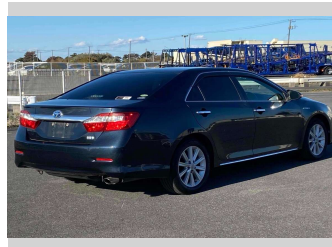

# 2013 Toyota Camry Hybrid - G Package

**Purchase Price** **POA**

Includes GST  
Excludes on-road costs of \$595

Finance may be available on this vehicle. Ask one of our friendly staff for more information.

Body Style  
**4 door, Sedan**

Odometer  
**46,506 km**

Engine  
**2500 cc, Hybrid**

Fuel Type  
**Hybrid**

Transmission  
**Automatic, 2WD**

Wheels  
-

VIN  
-

Interior  
**Gray**