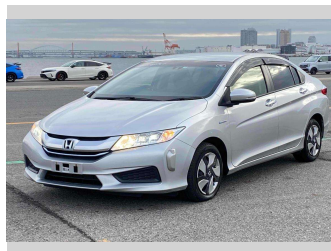

# 2015 Honda Grace Hybrid LX

**Purchase Price** **POA**

Includes GST  
Excludes on-road costs of \$595

Finance may be available on this vehicle. Ask one of our friendly staff for more information.

Gain peace of mind with Mechanical Breakdown Insurance. **Ask us how.**

- Top features**
- » ABS Brakes
  - » Air Conditioning
  - » Electric Windows
  - » Power Steering

Body Style  
**4 door, Sedan**

Odometer  
**36,681 km**

Engine  
**1500 cc, Hybrid**

Fuel Type  
**Hybrid**

Transmission  
**Automatic, 2WD**

Wheels  
-

VIN  
-

Interior  
**Gray**

Safety  
-

Reg No.  
-

Ext Colour  
**Silver**

History  
-