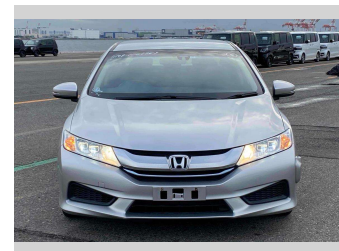

2015 Honda Grace Hybrid LX

Purchase Price **POA**

Includes GST
Excludes on-road costs of $595

Finance may be available on this vehicle. Ask one of our friendly staff for more information.

Gain peace of mind with Mechanical Breakdown Insurance. **Ask us how.**

1. **Top features**
2. » ABS Brakes
   - » Air Conditioning
   - » Electric Windows
   - » Power Steering

Body Style
4 door, Sedan

Odometer
36,681 km

Engine
1500 cc, Hybrid

Fuel Type
Hybrid

Transmission
Automatic, 2WD

Wheels
-

VIN
-

Interior
Gray

Safety
-

Reg No.
-

Ext Colour
Silver

History
-

Seats
5 seats

CO2 Emissions
-

Energy Economy
-

Stock ID: 14570

Jan Japan - East Tamaki | Phone 09 972 1204 | Email sales@janjapan.co.nz
10 Progressive Way, East Tāmaki, Auckland 2016, New Zealand
www.janjapan.co.nz

4.29 | 311 reviews