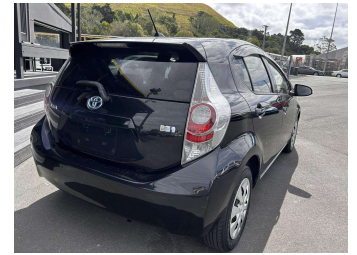

2014 Toyota Aqua G

Purchase Price

\$8,900

Includes GST
Excludes on-road costs of \$595

Finance may be available on this vehicle. Ask one of our friendly staff for more information.

Gain peace of mind with Mechanical Breakdown Insurance. **Ask us how.**

Body Style

5 door, Hatchback

Odometer

107,586 km

Engine

1500 cc, Hybrid

Fuel Type

Hybrid