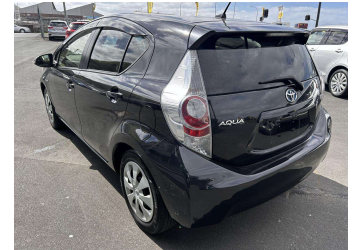

2014 Toyota Aqua G

Purchase Price

\$8,900

Includes GST
Excludes on-road costs of \$595

Finance may be available on this vehicle. Ask one of our friendly staff for more information.

Gain peace of mind with Mechanical Breakdown Insurance. **Ask us how.**

Body Style

5 door, Hatchback

Odometer

107,586 km

Engine

1500 cc, Hybrid

Fuel Type

Hybrid