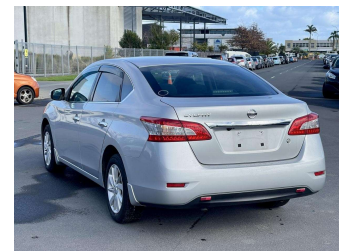

2014 Nissan Bluebird Sylphy G

Purchase Price **\$9,500**

Includes GST
Excludes on-road costs of \$595

Finance may be available on this vehicle. Ask one of our friendly staff for more information.

Gain peace of mind with Mechanical Breakdown Insurance. **Ask us how.**

Top features

- » ABS Brakes
- » Air Conditioning
- » Electric Windows
- » Power Steering

Body Style
4 door, Sedan

Odometer
96,452 km

Engine
1800 cc

Fuel Type
Petrol

Transmission
Automatic, 2WD

Wheels
-

VIN
7AT0DH7FX24016112

Interior
Gray

Safety

Based on 2024 VSRR rating

Reg No.
-

Ext Colour
Silver

History
-

Seats
5 seats