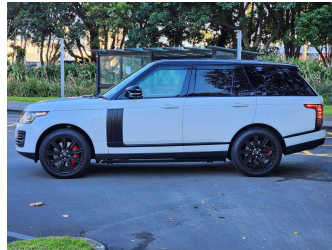

2014 Land Rover Range Rover Supercharged

Purchase Price

\$62,000

Includes GST
Excludes on-road costs of \$595

Finance may be available on this vehicle. Ask one of our friendly staff for more information.

Gain peace of mind with Mechanical Breakdown Insurance. **Ask us how.**

Body Style
5 door, SUV / 4x4

Odometer
50,825 km

Engine
5000 cc

Fuel Type
Petrol

Transmission
Automatic, 4WD

Wheels
22", Factory Alloys

VIN
SALGA2EE1EA170308

Interior
Red, Perforated leather