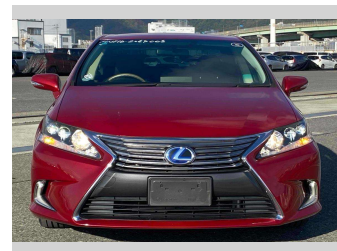

2014 Lexus HS250H

Purchase Price **POA**

Includes GST
Excludes on-road costs of $595

Finance may be available on this vehicle. Ask one of our friendly staff for more information.

Gain peace of mind with Mechanical Breakdown Insurance. **Ask us how.**

1. **Top features**
2. » ABS Brakes
   - » Air Conditioning
   - » Electric Windows
   - » Fog Lights
   - » Power Steering
   - » Winker Mirror

Body Style
4 door, Sedan

Odometer
69,153 km

Engine
2400 cc, Hybrid

Fuel Type
Hybrid

Transmission
Automatic, 2WD

Wheels
-

VIN
-

Interior
Gray

Safety
-

Reg No.
-

Ext Colour
Red

History
-

Seats
5 seats

CO2 Emissions
-

Energy Economy
-

Stock ID: 14533

Jan Japan - East Tamaki | Phone 09 972 1204 | Email sales@janjapan.co.nz
10 Progressive Way, East Tāmaki, Auckland 2016, New Zealand
www.janjapan.co.nz

★★★★☆
4.28 | 309 reviews