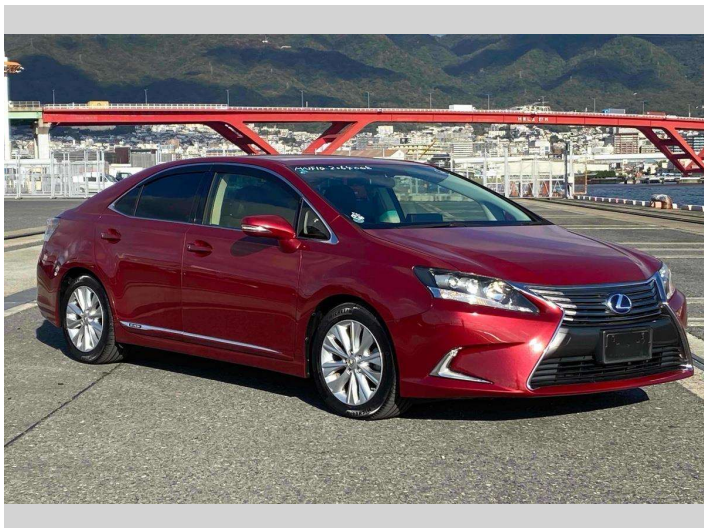

2014 Lexus HS250H

Purchase Price **POA**

Includes GST
Excludes on-road costs of $595

Finance may be available on this vehicle. Ask one of our friendly staff for more information.

Gain peace of mind with Mechanical Breakdown Insurance. **Ask us how.**

1. **Top features**
2. » ABS Brakes
   - » Air Conditioning
   - » Electric Windows
   - » Fog Lights
   - » Power Steering
   - » Winker Mirror

Body Style
4 door, Sedan

Odometer
69,153 km

Engine
2400 cc, Hybrid

Fuel Type
Hybrid

Transmission
Automatic, 2WD

Wheels
-

VIN
-

Interior
Gray

Safety
-

Reg No.
-

Ext Colour
Red

History
-

Seats
5 seats

CO2 Emissions
-

Energy Economy
-

Stock ID: 14533

Jan Japan - East Tamaki | Phone 09 972 1204 | Email sales@janjapan.co.nz
10 Progressive Way, East Tāmaki, Auckland 2016, New Zealand
www.janjapan.co.nz

★★★★☆
4.28 | 309 reviews