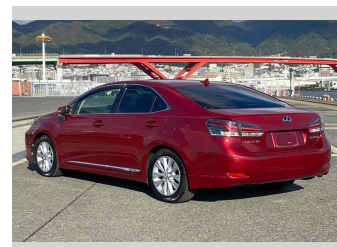

2014 Lexus HS250H

Purchase Price **POA**

Includes GST
Excludes on-road costs of $595

Finance may be available on this vehicle. Ask one of our friendly staff for more information.

Gain peace of mind with Mechanical Breakdown Insurance. **Ask us how.**

1. **Top features**
2. » ABS Brakes
   - » Air Conditioning
   - » Electric Windows
   - » Fog Lights
   - » Power Steering
   - » Winker Mirror

Body Style
4 door, Sedan

Odometer
69,153 km

Engine
2400 cc, Hybrid

Fuel Type
Hybrid

Transmission
Automatic, 2WD

Wheels
-

VIN
-

Interior
Gray

Safety
-

Reg No.
-

Ext Colour
Red

History
-

Seats
5 seats

CO2 Emissions
-

Energy Economy
-

Stock ID: 14533

Jan Japan - East Tamaki | Phone 09 972 1204 | Email sales@janjapan.co.nz
10 Progressive Way, East Tāmaki, Auckland 2016, New Zealand
www.janjapan.co.nz

★★★★☆
4.28 | 309 reviews