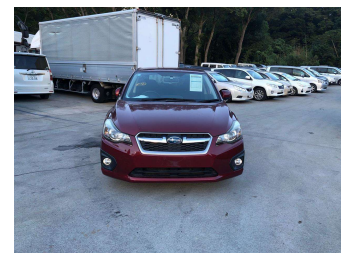

# 2014 Subaru Impreza Sports 1.6i-L

**Purchase Price** **\$9,200**

Includes GST  
Excludes on-road costs of \$595

Finance may be available on this vehicle. Ask one of our friendly staff for more information.

Body Style  
**5 door, Hatchback**

Odometer  
**88,730 km**

Engine  
**1600 cc**

Fuel Type  
**Petrol**

Transmission  
**Automatic, 2WD**

Wheels  
-

VIN  
**7AT0GF09X24020908**

Interior  
**Gray**