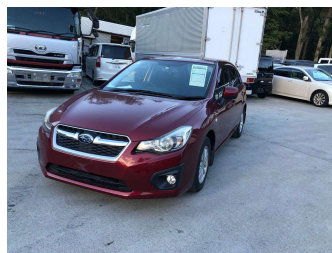

# 2014 Subaru Impreza Sports 1.6i-L

**Purchase Price** **\$9,200**

Includes GST  
Excludes on-road costs of \$595

Finance may be available on this vehicle. Ask one of our friendly staff for more information.

Body Style  
**5 door, Hatchback**

Odometer  
**88,730 km**

Engine  
**1600 cc**

Fuel Type  
**Petrol**

Transmission  
**Automatic, 2WD**

Wheels  
-

VIN  
**7AT0GF09X24020908**

Interior  
**Gray**