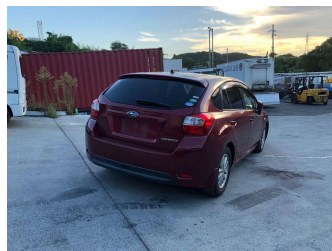

# 2014 Subaru Impreza Sports 1.6i-L

**Purchase Price** **\$9,200**

Includes GST  
Excludes on-road costs of \$595

Finance may be available on this vehicle. Ask one of our friendly staff for more information.

Body Style  
**5 door, Hatchback**

Odometer  
**88,730 km**

Engine  
**1600 cc**

Fuel Type  
**Petrol**

Transmission  
**Automatic, 2WD**

Wheels  
-

VIN  
**7AT0GF09X24020908**

Interior  
**Gray**