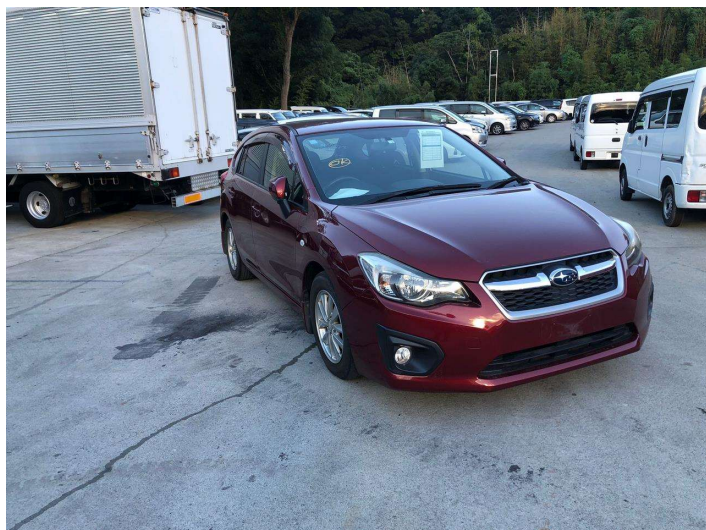

# 2014 Subaru Impreza Sports 1.6i-L

**Purchase Price** **\$9,200**

Includes GST  
Excludes on-road costs of \$595

Finance may be available on this vehicle. Ask one of our friendly staff for more information.

Body Style  
**5 door, Hatchback**

Odometer  
**88,730 km**

Engine  
**1600 cc**

Fuel Type  
**Petrol**

Transmission  
**Automatic, 2WD**

Wheels  
-

VIN  
**7AT0GF09X24020908**

Interior  
**Gray**