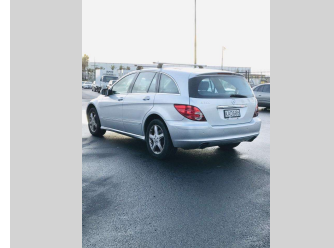

2006 Mercedes-Benz R350

Purchase Price

$6,500

Includes GST
Excludes on-road costs of $595

Finance may be available on this vehicle. Ask one of our friendly staff for more information.

Gain peace of mind with Mechanical Breakdown Insurance. **Ask us how.**

Top features

None Listed

Body Style

5 door, Station Wagon

Odometer

112,842 km

Engine

3490 cc, Internal Combustion

Fuel Type

Petrol

Transmission

Automatic, 4WD

Wheels

-

VIN

WDC2510652A036245

Interior

-

Safety

-

Reg No.

KAD606

Ext Colour

Silver

History

Ex-Overseas, 3 owners

Seats

6 seats

CO2 Emissions

-

Energy Economy

-

Stock ID: 13710

Jan Japan - East Tamaki | Phone 09 972 1204 | Email sales@janjapan.co.nz
10 Progressive Way, East Tāmaki, Auckland 2016, New Zealand
www.janjapan.co.nz

4.32 | 280 reviews