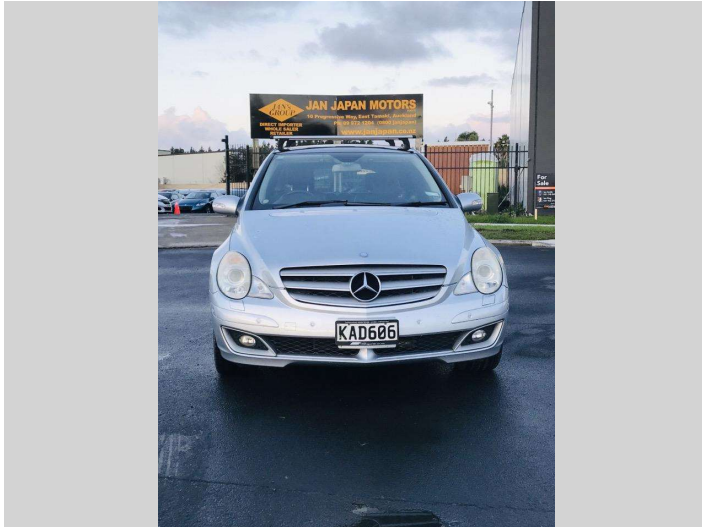

2006 Mercedes-Benz R350

Purchase Price

\$6,500

Includes GST
Excludes on-road costs of \$595

Finance may be available on this vehicle. Ask one of our friendly staff for more information.

Gain peace of mind with Mechanical Breakdown Insurance. **Ask us how.**

Top features

None Listed

Body Style

5 door, Station Wagon

Odometer

112,842 km

Engine

3490 cc, Internal Combustion

Fuel Type

Petrol

Transmission

Automatic, 4WD

Wheels

-

VIN

WDC2510652A036245