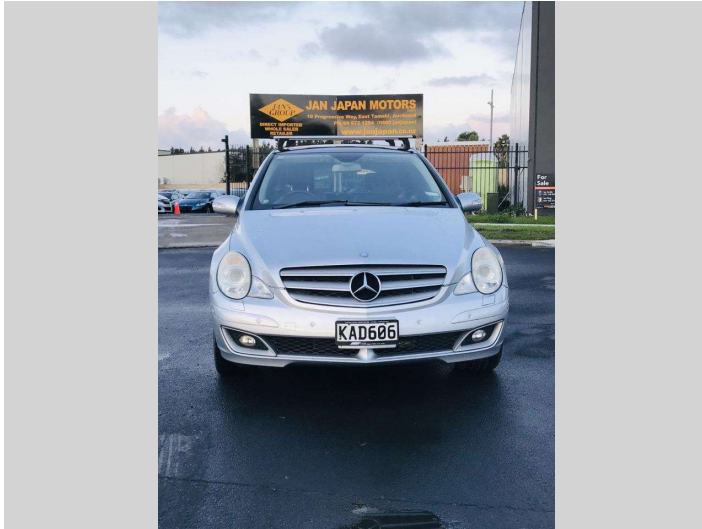

2006 Mercedes-Benz R350

Purchase Price

\$4,800

Includes GST
Excludes on-road costs of \$595

Finance may be available on this vehicle. Ask one of our friendly staff for more information.

Gain peace of mind with Mechanical Breakdown Insurance. **Ask us how.**

Top features

None Listed

Body Style

5 door, Station Wagon

Odometer

112,842 km

Engine

3490 cc, Internal Combustion

Fuel Type

Petrol

Transmission

Automatic, 4WD

Wheels

-

VIN

WDC2510652A036245