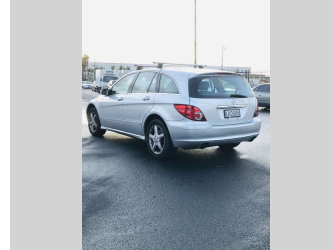

2006 Mercedes-Benz R350

Purchase Price

\$4,800

Includes GST
Excludes on-road costs of \$595

Finance may be available on this vehicle. Ask one of our friendly staff for more information.

Gain peace of mind with Mechanical Breakdown Insurance. **Ask us how.**

Top features

None Listed

Body Style

5 door, Station Wagon

Odometer

112,842 km

Engine

3490 cc, Internal Combustion