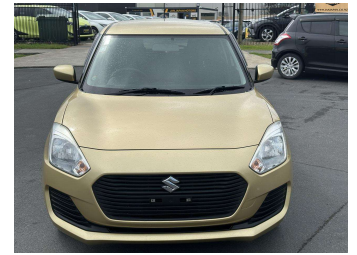

# 2017 Suzuki Swift XG

**Purchase Price** **\$13,500**

Includes GST  
Excludes on-road costs of \$595

Finance may be available on this vehicle. Ask one of our friendly staff for more information.

Gain peace of mind with Mechanical Breakdown Insurance. **Ask us how.**

Body Style  
**5 door, Hatchback**

Odometer  
**59,078 km**

Engine  
**1200 cc**

Fuel Type  
**Petrol**

Transmission  
**Automatic, 2WD**

Wheels  
**Hubcap**

VIN  
**7AT0GK0CX24895609**

Interior  
**Gray**

Safety

Based on 2023 VSRR rating

Reg No.

-

Ext Colour  
**Gold**

History

-

Seats  
**5 seats, Fabric**