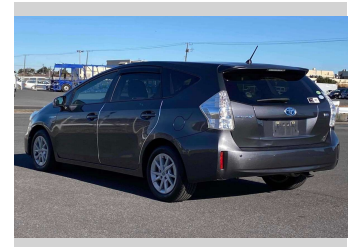

2013 Toyota Prius Alpha S

Purchase Price **POA**

Includes GST
Excludes on-road costs of \$595

Finance may be available on this vehicle. Ask one of our friendly staff for more information.

Gain peace of mind with Mechanical Breakdown Insurance. **Ask us how.**

- Top features**
- » ABS Brakes
 - » Air Conditioning
 - » Electric Windows
 - » Fog Lights
 - » Power Steering
 - » Spoiler
 - » Winker Mirror

Body Style
5 door, Station Wagon

Odometer
75,360 km

Engine
1800 cc, Hybrid

Fuel Type
Hybrid

Transmission
Automatic, 2WD

Wheels
-

VIN
-

Interior
Gray

Safety
-

Reg No.

-

Ext Colour
Gray

History

-

Seats
7 seats

CO2 Emissions

-

Energy Economy

-