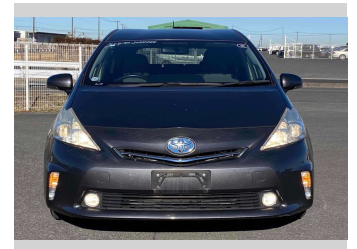

2013 Toyota Prius Alpha S

Purchase Price **POA**

Includes GST
Excludes on-road costs of \$595

Finance may be available on this vehicle. Ask one of our friendly staff for more information.

Gain peace of mind with Mechanical Breakdown Insurance. **Ask us how.**

- Top features**
- » ABS Brakes
 - » Air Conditioning
 - » Electric Windows
 - » Fog Lights
 - » Power Steering
 - » Spoiler
 - » Winker Mirror

Body Style
5 door, Station Wagon

Odometer
75,360 km

Engine
1800 cc, Hybrid

Fuel Type
Hybrid

Transmission
Automatic, 2WD

Wheels
-

VIN
-

Interior
Gray

Safety
-

Reg No.

-

Ext Colour
Gray

History

-

Seats
7 seats

CO2 Emissions

-

Energy Economy

-