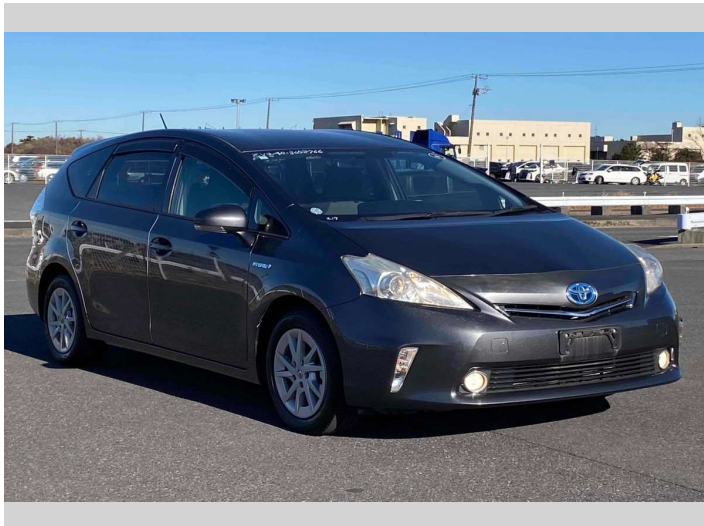

2013 Toyota Prius Alpha S

Purchase Price **POA**

Includes GST
Excludes on-road costs of \$595

Finance may be available on this vehicle. Ask one of our friendly staff for more information.

Gain peace of mind with Mechanical Breakdown Insurance. **Ask us how.**

- Top features**
- » ABS Brakes
 - » Air Conditioning
 - » Electric Windows
 - » Fog Lights
 - » Power Steering
 - » Spoiler
 - » Winker Mirror

Body Style
5 door, Station Wagon

Odometer
75,360 km

Engine
1800 cc, Hybrid

Fuel Type
Hybrid

Transmission
Automatic, 2WD

Wheels
-

VIN
-

Interior
Gray

Safety
-

Reg No.

-

Ext Colour
Gray

History

-

Seats
7 seats

CO2 Emissions

-

Energy Economy

-