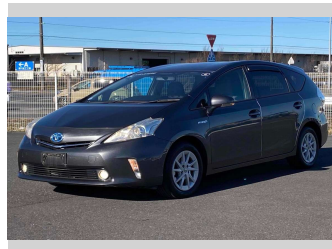

2013 Toyota Prius Alpha S

Purchase Price **POA**

Includes GST
Excludes on-road costs of \$595

Finance may be available on this vehicle. Ask one of our friendly staff for more information.

Gain peace of mind with Mechanical Breakdown Insurance. **Ask us how.**

- Top features**
- » ABS Brakes
 - » Air Conditioning
 - » Electric Windows
 - » Fog Lights
 - » Power Steering
 - » Spoiler
 - » Winker Mirror

Body Style
5 door, Station Wagon

Odometer
75,360 km

Engine
1800 cc, Hybrid

Fuel Type
Hybrid

Transmission
Automatic, 2WD

Wheels
-

VIN
-

Interior
Gray

Safety
-

Reg No.

-

Ext Colour
Gray

History

-

Seats
7 seats

CO2 Emissions

-

Energy Economy

-