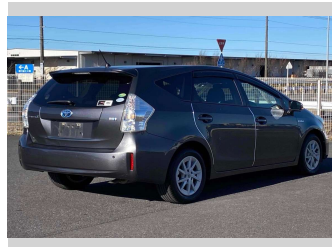

2013 Toyota Prius Alpha S

Purchase Price **POA**

Includes GST
Excludes on-road costs of \$595

Finance may be available on this vehicle. Ask one of our friendly staff for more information.

Gain peace of mind with Mechanical Breakdown Insurance. **Ask us how.**

- Top features**
- » ABS Brakes
 - » Air Conditioning
 - » Electric Windows
 - » Fog Lights
 - » Power Steering
 - » Spoiler
 - » Winker Mirror

Body Style
5 door, Station Wagon

Odometer
75,360 km

Engine
1800 cc, Hybrid

Fuel Type
Hybrid

Transmission
Automatic, 2WD

Wheels
-

VIN
-

Interior
Gray

Safety
-

Reg No.

-

Ext Colour
Gray

History

-

Seats
7 seats

CO2 Emissions

-

Energy Economy

-