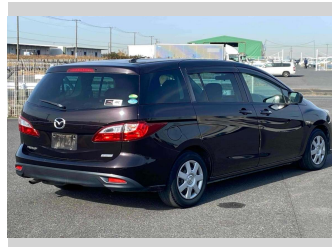

2015 Mazda Premacy 20C

Purchase Price **POA**

Includes GST
Excludes on-road costs of \$595

Finance may be available on this vehicle. Ask one of our friendly staff for more information.

Gain peace of mind with Mechanical Breakdown Insurance. **Ask us how.**

- Top features**
- » ABS Brakes
 - » Air Conditioning
 - » Electric Windows
 - » Power Steering

Body Style
5 door, Station Wagon

Odometer
91,121 km

Engine
2000 cc

Fuel Type
Petrol

Transmission
Automatic, 2WD

Wheels
-

VIN
-

Interior
Gray

Safety
-

Reg No.
-

Ext Colour
Brown

History
-

Seats
7 seats