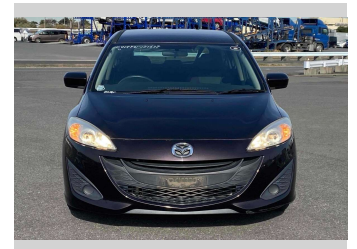

2015 Mazda Premacy 20C

Purchase Price **POA**

Includes GST
Excludes on-road costs of \$595

Finance may be available on this vehicle. Ask one of our friendly staff for more information.

Gain peace of mind with Mechanical Breakdown Insurance. **Ask us how.**

- Top features**
- » ABS Brakes
 - » Air Conditioning
 - » Electric Windows
 - » Power Steering

Body Style
5 door, Station Wagon

Odometer
91,121 km

Engine
2000 cc

Fuel Type
Petrol

Transmission
Automatic, 2WD

Wheels
-

VIN
-

Interior
Gray

Safety
-

Reg No.
-

Ext Colour
Brown

History
-

Seats
7 seats