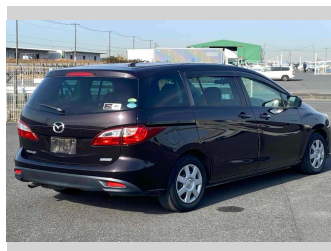

# 2015 Mazda Premacy 20C

**Purchase Price** **POA**

Includes GST  
Excludes on-road costs of \$595

Finance may be available on this vehicle. Ask one of our friendly staff for more information.

Gain peace of mind with Mechanical Breakdown Insurance. **Ask us how.**

- Top features**
- » ABS Brakes
  - » Air Conditioning
  - » Electric Windows
  - » Power Steering

Body Style  
**5 door, Station Wagon**

Odometer  
**91,121 km**

Engine  
**2000 cc**

Fuel Type  
**Petrol**

Transmission  
**Automatic, 2WD**

Wheels  
-

VIN  
-

Interior  
**Gray**

Safety  
-

Reg No.  
-

Ext Colour  
**Brown**

History  
-