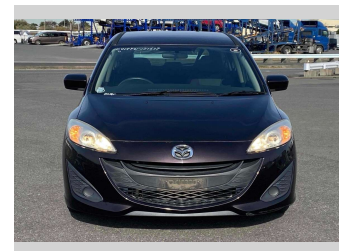

# 2015 Mazda Premacy 20C

**Purchase Price** **POA**

Includes GST  
Excludes on-road costs of \$595

Finance may be available on this vehicle. Ask one of our friendly staff for more information.

Gain peace of mind with Mechanical Breakdown Insurance. **Ask us how.**

- Top features**
- » ABS Brakes
  - » Air Conditioning
  - » Electric Windows
  - » Power Steering

Body Style  
**5 door, Station Wagon**

Odometer  
**91,121 km**

Engine  
**2000 cc**

Fuel Type  
**Petrol**

Transmission  
**Automatic, 2WD**

Wheels  
-

VIN  
-

Interior  
**Gray**

Safety  
-

Reg No.  
-

Ext Colour  
**Brown**

History  
-