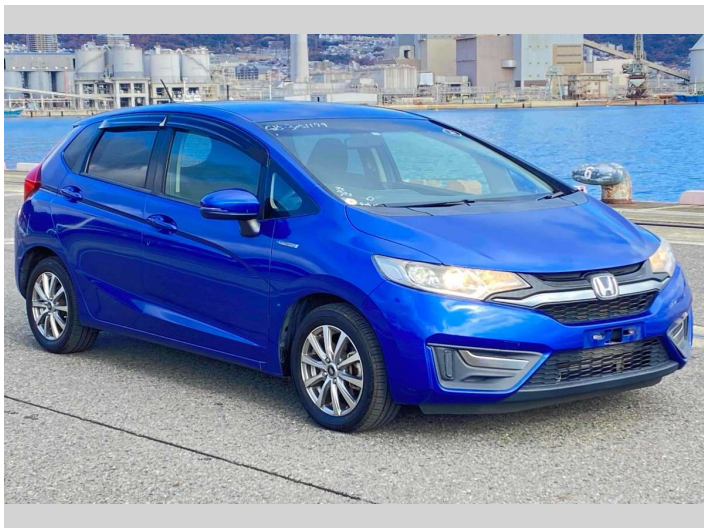

2014 Honda Fit Hybrid F package

Purchase Price **POA**
Includes GST
Excludes on-road costs of \$595

Finance may be available on this vehicle. Ask one of our friendly staff for more information.

Gain peace of mind with Mechanical Breakdown Insurance. **Ask us how.**

- Top features**
- » ABS Brakes
 - » Air Conditioning
 - » Electric Windows
 - » Power Steering
 - » Spoiler
 - » Winker Mirror

Body Style
5 door, Hatchback

Odometer
97,723 km

Engine
1500 cc, Hybrid

Fuel Type
Hybrid

Transmission
Automatic, 2WD

Wheels
-

VIN
-

Interior
Gray

Safety
-

Reg No.
-

Ext Colour
Blue

History
-