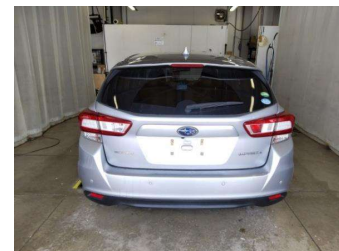

2017 Subaru Impreza

Purchase Price **POA**

Includes GST
Excludes on-road costs of \$595

Finance may be available on this vehicle. Ask one of our friendly staff for more information.

Gain peace of mind with Mechanical Breakdown Insurance. **Ask us how.**

- Top features**
- » ABS Brakes
 - » Air Conditioning
 - » Electric Windows
 - » Fog Lights
 - » Power Steering
 - » Spoiler
 - » Winker Mirror

Body Style
5 door, Hatchback

Odometer
82,372 km

Engine
2000 cc

Fuel Type
Petrol

Transmission
Automatic, 4WD

Wheels
-

VIN
-

Interior
Gray

Safety
-

Reg No.
-

Ext Colour
Silver