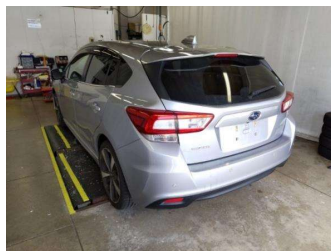

2017 Subaru Impreza

Purchase Price **POA**

Includes GST
Excludes on-road costs of \$595

Finance may be available on this vehicle. Ask one of our friendly staff for more information.

Gain peace of mind with Mechanical Breakdown Insurance. **Ask us how.**

- Top features**
- » ABS Brakes
 - » Air Conditioning
 - » Electric Windows
 - » Fog Lights
 - » Power Steering
 - » Spoiler
 - » Winker Mirror

Body Style
5 door, Hatchback

Odometer
82,372 km

Engine
2000 cc

Fuel Type
Petrol

Transmission
Automatic, 4WD

Wheels
-

VIN
-

Interior
Gray

Safety
-

Reg No.
-

Ext Colour
Silver