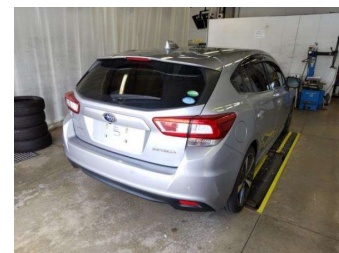

2017 Subaru Impreza

Purchase Price **POA**

Includes GST
Excludes on-road costs of \$595

Finance may be available on this vehicle. Ask one of our friendly staff for more information.

Gain peace of mind with Mechanical Breakdown Insurance. **Ask us how.**

- Top features**
- » ABS Brakes
 - » Air Conditioning
 - » Electric Windows
 - » Fog Lights
 - » Power Steering
 - » Spoiler
 - » Winker Mirror

Body Style
5 door, Hatchback

Odometer
82,372 km

Engine
2000 cc

Fuel Type
Petrol

Transmission
Automatic, 4WD

Wheels
-

VIN
-

Interior
Gray

Safety
-

Reg No.
-

Ext Colour
Silver