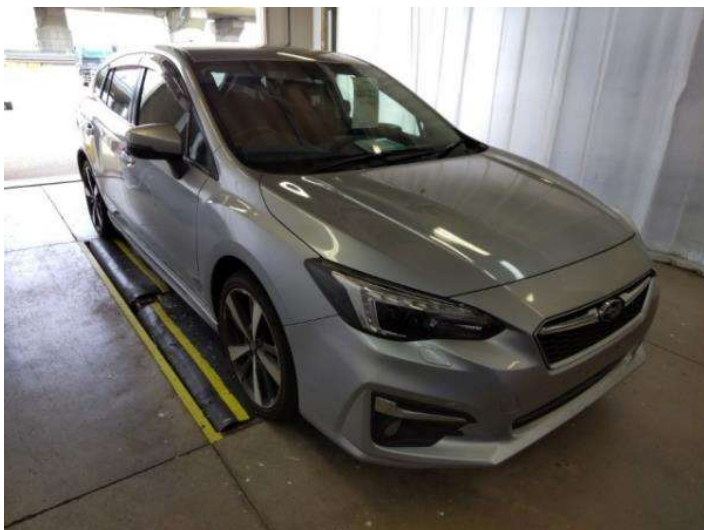

2017 Subaru Impreza

Purchase Price **POA**

Includes GST
Excludes on-road costs of \$595

Finance may be available on this vehicle. Ask one of our friendly staff for more information.

Gain peace of mind with Mechanical Breakdown Insurance. **Ask us how.**

- Top features**
- » ABS Brakes
 - » Air Conditioning
 - » Electric Windows
 - » Fog Lights
 - » Power Steering
 - » Spoiler
 - » Winker Mirror

Body Style
5 door, Hatchback

Odometer
82,372 km

Engine
2000 cc

Fuel Type
Petrol

Transmission
Automatic, 4WD

Wheels
-

VIN
-

Interior
Gray

Safety
-

Reg No.
-

Ext Colour
Silver