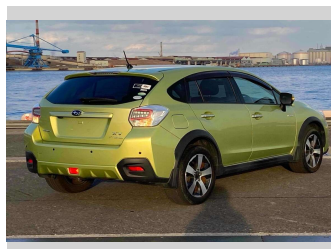

2014 Subaru XV Hybrid 2.0i-L EyeSight

Purchase Price

\$12,900

Includes GST
Excludes on-road costs of \$595

Finance may be available on this vehicle. Ask one of our friendly staff for more information.

Gain peace of mind with Mechanical Breakdown Insurance. **Ask us how.**

- Top features**
- » ABS Brakes
 - » Air Conditioning
 - » Electric Windows
 - » Fog Lights
 - » Power Steering
 - » Spoiler
 - » Winker Mirror

Body Style
5 door, SUV / 4x4

Odometer
90,950 km

Engine
1995 cc, Hybrid

Ext Colour

Lime

History

-

Seats

5 seats

CO2 Emissions

-