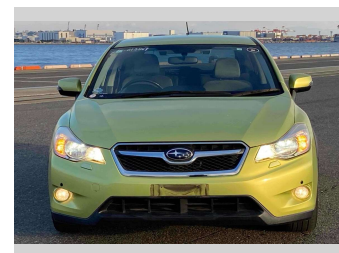

2014 Subaru XV Hybrid 2.0i-L EyeSight

Purchase Price

\$12,900

Includes GST
Excludes on-road costs of \$595

Finance may be available on this vehicle. Ask one of our friendly staff for more information.

Gain peace of mind with Mechanical Breakdown Insurance. **Ask us how.**

- Top features**
- » ABS Brakes
 - » Air Conditioning
 - » Electric Windows
 - » Fog Lights
 - » Power Steering
 - » Spoiler
 - » Winker Mirror

Body Style
5 door, SUV / 4x4

Odometer
90,950 km

Engine
1995 cc, Hybrid

Fuel Type
Hybrid

Transmission
Automatic, 4WD

Wheels
-

VIN
-

Interior
Gray

Safety
-

Reg No.

-