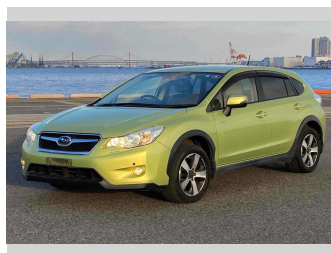

2014 Subaru XV Hybrid 2.0i-L EyeSight

Purchase Price

\$12,900

Includes GST
Excludes on-road costs of \$595

Finance may be available on this vehicle. Ask one of our friendly staff for more information.

Gain peace of mind with Mechanical Breakdown Insurance. **Ask us how.**

- Top features**
- » ABS Brakes
 - » Air Conditioning
 - » Electric Windows
 - » Fog Lights
 - » Power Steering
 - » Spoiler
 - » Winker Mirror

Body Style
5 door, SUV / 4x4

Odometer
90,950 km

Engine
1995 cc, Hybrid

Fuel Type
Hybrid

Transmission
Automatic, 4WD

Wheels
-

VIN
-

Interior
Gray

Safety
-

Reg No.

-

Ext Colour

Lime

History

-

Seats

5 seats

CO2 Emissions

-