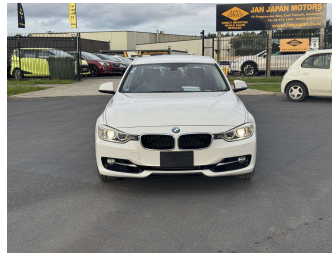

2012 BMW 320i

Purchase Price **\$10,800**

Includes GST
Excludes on-road costs of \$595

Finance may be available on this vehicle. Ask one of our friendly staff for more information.

Gain peace of mind with Mechanical Breakdown Insurance. **Ask us how.**

Body Style
4 door, Sedan

Odometer
104,249 km

Engine
2000 cc

Fuel Type
Petrol

Transmission
Automatic, 2WD

Wheels
-

VIN
WBA3B160X0NP42569

Interior
Black