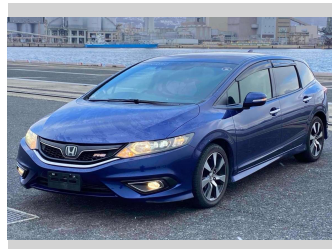

# 2016 Honda JADE RS

**Purchase Price** **\$15,900**  
Includes GST  
 Excludes on-road costs of \$595

Finance may be available on this vehicle. Ask one of our friendly staff for more information.

Gain peace of mind with Mechanical Breakdown Insurance. **Ask us how.**

Body Style  
**5 door, Station Wagon**

Odometer  
**97,600 km**

Engine  
**1500 cc**

Fuel Type  
**Petrol**

Transmission  
**Automatic, 2WD**

Wheels  
 -

VIN  
 -

Interior  
**Gray**