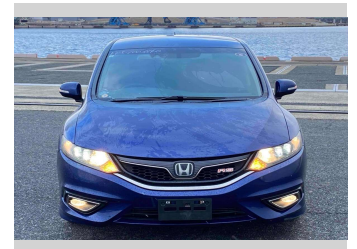

# 2016 Honda JADE RS

**Purchase Price** **\$15,900**  
Includes GST  
 Excludes on-road costs of \$595

Finance may be available on this vehicle. Ask one of our friendly staff for more information.

Gain peace of mind with Mechanical Breakdown Insurance. **Ask us how.**

Body Style  
**5 door, Station Wagon**

Odometer  
**97,600 km**

Engine  
**1500 cc**

Fuel Type  
**Petrol**

Transmission  
**Automatic, 2WD**

Wheels  
 -

VIN  
 -

Interior  
**Gray**