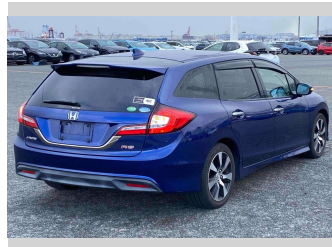

# 2016 Honda JADE RS

**Purchase Price** **\$15,900**  
Includes GST  
 Excludes on-road costs of \$595

Finance may be available on this vehicle. Ask one of our friendly staff for more information.

Gain peace of mind with Mechanical Breakdown Insurance. **Ask us how.**

Body Style  
**5 door, Station Wagon**

Odometer  
**97,600 km**

Engine  
**1500 cc**

Fuel Type  
**Petrol**

Transmission  
**Automatic, 2WD**

Wheels  
 -

VIN  
 -

Interior  
**Gray**