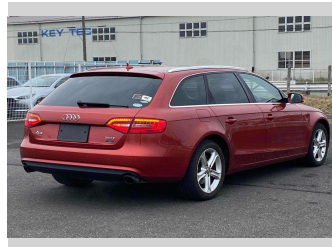

2013 Audi A4 Avant 2.0 TFSI

Purchase Price **\$14,900**

Includes GST
Excludes on-road costs of \$595

Finance may be available on this vehicle. Ask one of our friendly staff for more information.

Gain peace of mind with Mechanical Breakdown Insurance. **Ask us how.**

- Top features**
- » ABS Brakes
 - » Air Conditioning
 - » Electric Windows
 - » Power Steering

Body Style
5 door, Station Wagon

Odometer
45,942 km

Engine
2000 cc

Fuel Type
Petrol

Transmission
Automatic, 2WD

Wheels
-

VIN
-

Interior
Gray

Safety
-

Reg No.
-

Ext Colour
Red

History
-

Seats
5 seats