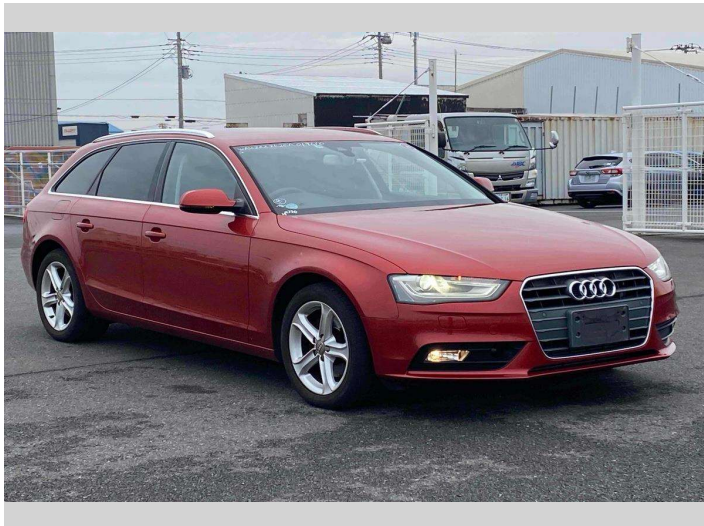

2013 Audi A4 Avant 2.0 TFSI

Purchase Price **\$14,900**

Includes GST
Excludes on-road costs of \$595

Finance may be available on this vehicle. Ask one of our friendly staff for more information.

Gain peace of mind with Mechanical Breakdown Insurance. **Ask us how.**

- Top features**
- » ABS Brakes
 - » Air Conditioning
 - » Electric Windows
 - » Power Steering

Body Style
5 door, Station Wagon

Odometer
45,942 km

Engine
2000 cc

Fuel Type
Petrol

Transmission
Automatic, 2WD

Wheels
-

VIN
-

Interior
Gray

Safety
-

Reg No.
-

Ext Colour
Red

History
-

Seats
5 seats