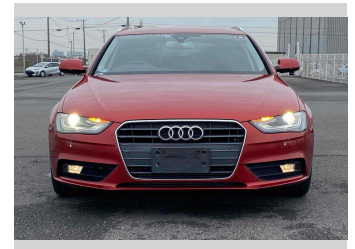

2013 Audi A4 Avant 2.0 TFSI

Purchase Price **\$14,900**

Includes GST
Excludes on-road costs of \$595

Finance may be available on this vehicle. Ask one of our friendly staff for more information.

Gain peace of mind with Mechanical Breakdown Insurance. **Ask us how.**

- Top features**
- » ABS Brakes
 - » Air Conditioning
 - » Electric Windows
 - » Power Steering

Body Style
5 door, Station Wagon

Odometer
45,942 km

Engine
2000 cc

Fuel Type
Petrol

Transmission
Automatic, 2WD

Wheels
-

VIN
-

Interior
Gray

Safety
-

Reg No.
-

Ext Colour
Red

History
-

Seats
5 seats