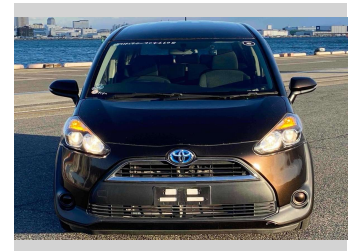

2016 Toyota Sienta Hybrid X

Purchase Price **POA**

Includes GST
Excludes on-road costs of \$595

Finance may be available on this vehicle. Ask one of our friendly staff for more information.

Gain peace of mind with Mechanical Breakdown Insurance. **Ask us how.**

- Top features**
- » ABS Brakes
 - » Air Conditioning
 - » Electric Windows
 - » Fog Lights
 - » Power Steering
 - » Winker Mirror

Body Style
5 door, Station Wagon

Odometer
89,770 km

Engine
1500 cc, Hybrid

Fuel Type
Hybrid

Transmission
Automatic, 2WD

Wheels
-

VIN
-

Interior
Gray

Safety
-

Reg No.
-

Ext Colour
Brown