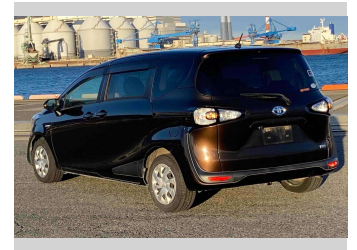

2016 Toyota Sienta Hybrid X

Purchase Price **POA**

Includes GST
Excludes on-road costs of \$595

Finance may be available on this vehicle. Ask one of our friendly staff for more information.

Gain peace of mind with Mechanical Breakdown Insurance. **Ask us how.**

- Top features**
- » ABS Brakes
 - » Air Conditioning
 - » Electric Windows
 - » Fog Lights
 - » Power Steering
 - » Winker Mirror

Body Style
5 door, Station Wagon

Odometer
89,770 km

Engine
1500 cc, Hybrid

Fuel Type
Hybrid

Transmission
Automatic, 2WD

Wheels
-

VIN
-

Interior
Gray

Safety
-

Reg No.
-

Ext Colour
Brown