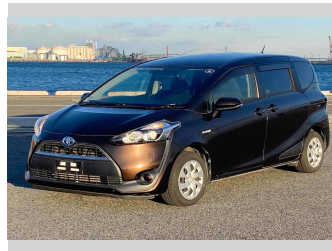

2016 Toyota Sienta Hybrid X

Purchase Price **POA**

Includes GST
Excludes on-road costs of \$595

Finance may be available on this vehicle. Ask one of our friendly staff for more information.

Gain peace of mind with Mechanical Breakdown Insurance. **Ask us how.**

- Top features**
- » ABS Brakes
 - » Air Conditioning
 - » Electric Windows
 - » Fog Lights
 - » Power Steering
 - » Winker Mirror

Body Style
5 door, Station Wagon

Odometer
89,770 km

Engine
1500 cc, Hybrid

Fuel Type
Hybrid

Transmission
Automatic, 2WD

Wheels
-

VIN
-

Interior
Gray

Safety
-

Reg No.
-

Ext Colour
Brown