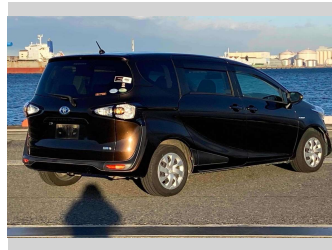

2016 Toyota Sienta Hybrid X

Purchase Price **POA**

Includes GST
Excludes on-road costs of \$595

Finance may be available on this vehicle. Ask one of our friendly staff for more information.

Gain peace of mind with Mechanical Breakdown Insurance. **Ask us how.**

- Top features**
- » ABS Brakes
 - » Air Conditioning
 - » Electric Windows
 - » Fog Lights
 - » Power Steering
 - » Winker Mirror

Body Style
5 door, Station Wagon

Odometer
89,770 km

Engine
1500 cc, Hybrid

Fuel Type
Hybrid

Transmission
Automatic, 2WD

Wheels
-

VIN
-

Interior
Gray

Safety
-

Reg No.
-

Ext Colour
Brown