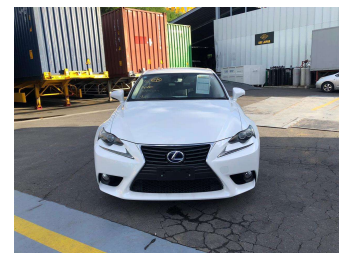

2013 Lexus IS IS 300h

Purchase Price **POA**

Includes GST
Excludes on-road costs of \$595

Finance may be available on this vehicle. Ask one of our friendly staff for more information.

Gain peace of mind with Mechanical Breakdown Insurance. **Ask us how.**

- Top features**
- » ABS Brakes
 - » Air Conditioning
 - » Electric Windows
 - » Fog Lights
 - » Power Steering
 - » Winker Mirror

Body Style
4 door, Sedan

Odometer
104,840 km

Engine
2500 cc, Hybrid

Fuel Type
Hybrid

Transmission
Automatic, 2WD

Wheels
-

VIN
-

Interior
Gray

Safety
-

Reg No.
-

Ext Colour
Pearl White

History
-