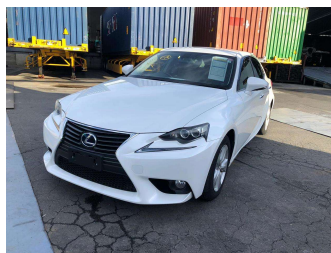

2013 Lexus IS IS 300h

Purchase Price **POA**

Includes GST
Excludes on-road costs of \$595

Finance may be available on this vehicle. Ask one of our friendly staff for more information.

Gain peace of mind with Mechanical Breakdown Insurance. **Ask us how.**

- Top features**
- » ABS Brakes
 - » Air Conditioning
 - » Electric Windows
 - » Fog Lights
 - » Power Steering
 - » Winker Mirror

Body Style
4 door, Sedan

Odometer
104,840 km

Engine
2500 cc, Hybrid

Fuel Type
Hybrid

Transmission
Automatic, 2WD

Wheels
-

VIN
-

Interior
Gray

Safety
-

Reg No.
-

Ext Colour
Pearl White

History
-