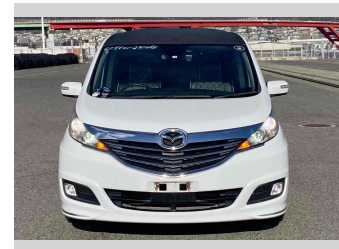

2012 Mazda Biante Grants

Purchase Price **\$9,900**

Includes GST
Excludes on-road costs of \$595

Finance may be available on this vehicle. Ask one of our friendly staff for more information.

Gain peace of mind with Mechanical Breakdown Insurance. **Ask us how.**

- Top features**
- » ABS Brakes
 - » Air Conditioning
 - » Electric Windows
 - » Fog Lights
 - » Power Steering
 - » Spoiler
 - » Winker Mirror

Body Style
5 door, Van

Odometer
85,338 km

Engine
2000 cc

Fuel Type
Petrol

Transmission
Automatic, 2WD

Wheels
-

VIN
-

Interior
Gray

Safety
-

Reg No.
-

Ext Colour
Pearl White

History
-