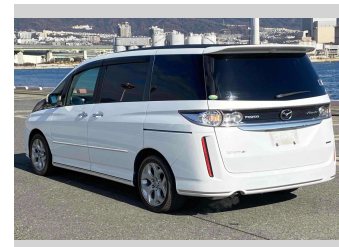

2012 Mazda Biante Grants

Purchase Price **\$9,900**

Includes GST
Excludes on-road costs of \$595

Finance may be available on this vehicle. Ask one of our friendly staff for more information.

Gain peace of mind with Mechanical Breakdown Insurance. **Ask us how.**

- Top features**
- » ABS Brakes
 - » Air Conditioning
 - » Electric Windows
 - » Fog Lights
 - » Power Steering
 - » Spoiler
 - » Winker Mirror

Body Style
5 door, Van

Odometer
85,338 km

Engine
2000 cc

Fuel Type
Petrol

Transmission
Automatic, 2WD

Wheels
-

VIN
-

Interior
Gray

Safety
-

Reg No.
-

Ext Colour
Pearl White

History
-