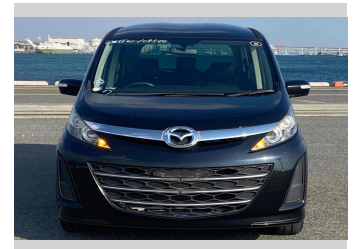

2014 Mazda Biante 20C-Sky Active

Purchase Price **POA**

Includes GST
Excludes on-road costs of \$595

Finance may be available on this vehicle. Ask one of our friendly staff for more information.

Gain peace of mind with Mechanical Breakdown Insurance. **Ask us how.**

- Top features**
- » ABS Brakes
 - » Air Conditioning
 - » Electric Windows
 - » Power Steering
 - » Winker Mirror

Body Style
5 door, Van

Odometer
97,900 km

Engine
2000 cc

Fuel Type
Petrol

Transmission
Automatic, 2WD

Wheels
-

VIN
-

Interior
Gray

Safety
-

Reg No.
-

Ext Colour
Black

History
-

Seats
8 seats