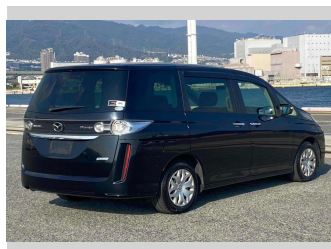

2014 Mazda Biante 20C-Sky Active

Purchase Price **\$10,500**

Includes GST
Excludes on-road costs of \$595

Finance may be available on this vehicle. Ask one of our friendly staff for more information.

Gain peace of mind with Mechanical Breakdown Insurance. **Ask us how.**

- Top features**
- » ABS Brakes
 - » Air Conditioning
 - » Electric Windows
 - » Power Steering
 - » Winker Mirror

Body Style
5 door, Van

Odometer
97,900 km

Engine
2000 cc

Fuel Type
Petrol

Transmission
Automatic, 2WD