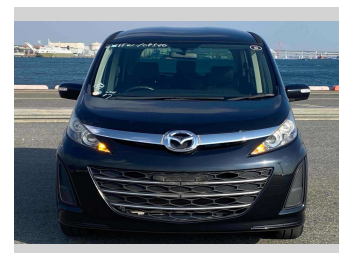

2014 Mazda Biante 20C-Sky Active

Purchase Price **\$10,500**

Includes GST
Excludes on-road costs of \$595

Finance may be available on this vehicle. Ask one of our friendly staff for more information.

Gain peace of mind with Mechanical Breakdown Insurance. **Ask us how.**

- Top features**
- » ABS Brakes
 - » Air Conditioning
 - » Electric Windows
 - » Power Steering
 - » Winker Mirror

Body Style
5 door, Van

Odometer
97,900 km

Engine
2000 cc

Fuel Type
Petrol

Transmission
Automatic, 2WD