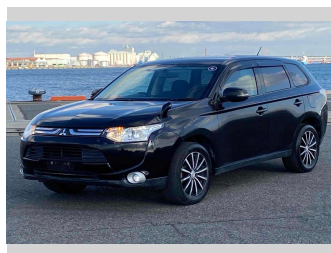

2012 Mitsubishi Outlander 24G

Purchase Price **POA**

Includes GST
Excludes on-road costs of \$595

Finance may be available on this vehicle. Ask one of our friendly staff for more information.

Gain peace of mind with Mechanical Breakdown Insurance. **Ask us how.**

- Top features**
- » ABS Brakes
 - » Air Conditioning
 - » Electric Windows
 - » Fog Lights
 - » Power Steering
 - » Spoiler
 - » Winker Mirror

Body Style
5 door, SUV / 4x4

Odometer
105,192 km

Engine
2400 cc

Fuel Type
Petrol

Transmission
Automatic, 4WD

Wheels
-

VIN
-

Interior
Gray

Safety
-

Reg No.
-

Ext Colour
Black