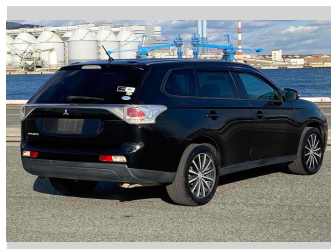

2012 Mitsubishi Outlander 24G

Purchase Price **POA**

Includes GST
Excludes on-road costs of \$595

Finance may be available on this vehicle. Ask one of our friendly staff for more information.

Gain peace of mind with Mechanical Breakdown Insurance. **Ask us how.**

- Top features**
- » ABS Brakes
 - » Air Conditioning
 - » Electric Windows
 - » Fog Lights
 - » Power Steering
 - » Spoiler
 - » Winker Mirror

Body Style
5 door, SUV / 4x4

Odometer
105,192 km

Engine
2400 cc

Fuel Type
Petrol

Transmission
Automatic, 4WD

Wheels
-

VIN
-

Interior
Gray

Safety
-

Reg No.
-

Ext Colour
Black