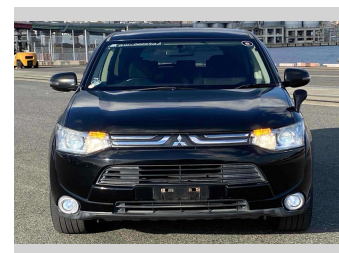

2012 Mitsubishi Outlander 24G

Purchase Price **POA**

Includes GST
Excludes on-road costs of \$595

Finance may be available on this vehicle. Ask one of our friendly staff for more information.

Gain peace of mind with Mechanical Breakdown Insurance. **Ask us how.**

- Top features**
- » ABS Brakes
 - » Air Conditioning
 - » Electric Windows
 - » Fog Lights
 - » Power Steering
 - » Spoiler
 - » Winker Mirror

Body Style
5 door, SUV / 4x4

Odometer
105,192 km

Engine
2400 cc

Fuel Type
Petrol

Transmission
Automatic, 4WD

Wheels
-

VIN
-

Interior
Gray

Safety
-

Reg No.
-

Ext Colour
Black