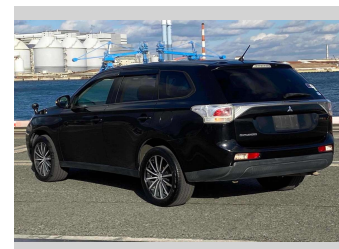

2012 Mitsubishi Outlander 24G

Purchase Price **POA**

Includes GST
Excludes on-road costs of \$595

Finance may be available on this vehicle. Ask one of our friendly staff for more information.

Gain peace of mind with Mechanical Breakdown Insurance. **Ask us how.**

- Top features**
- » ABS Brakes
 - » Air Conditioning
 - » Electric Windows
 - » Fog Lights
 - » Power Steering
 - » Spoiler
 - » Winker Mirror

Body Style
5 door, SUV / 4x4

Odometer
105,192 km

Engine
2400 cc

Fuel Type
Petrol

Transmission
Automatic, 4WD

Wheels
-

VIN
-

Interior
Gray

Safety
-

Reg No.
-

Ext Colour
Black