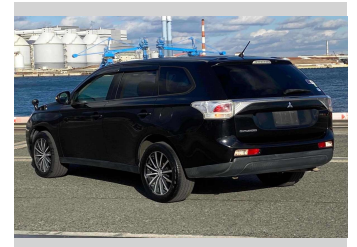

2012 Mitsubishi Outlander 24G

Purchase Price **\$12,900**

Includes GST
Excludes on-road costs of \$595

Finance may be available on this vehicle. Ask one of our friendly staff for more information.

Gain peace of mind with Mechanical Breakdown Insurance. **Ask us how.**

- Top features**
- » ABS Brakes
 - » Air Conditioning
 - » Electric Windows
 - » Fog Lights
 - » Power Steering
 - » Spoiler
 - » Winker Mirror

Body Style
5 door, SUV / 4x4

Odometer
105,192 km

Engine
2400 cc