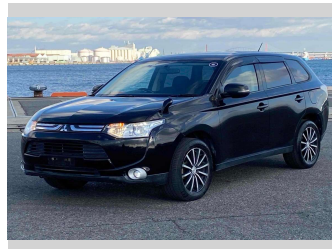

2012 Mitsubishi Outlander 24G

Purchase Price **\$12,900**

Includes GST
Excludes on-road costs of \$595

Finance may be available on this vehicle. Ask one of our friendly staff for more information.

Gain peace of mind with Mechanical Breakdown Insurance. **Ask us how.**

- Top features**
- » ABS Brakes
 - » Air Conditioning
 - » Electric Windows
 - » Fog Lights
 - » Power Steering
 - » Spoiler
 - » Winker Mirror

Body Style
5 door, SUV / 4x4

Odometer
105,192 km

Engine
2400 cc

Fuel Type
Petrol

Transmission
Automatic, 4WD

Wheels
-

VIN
-

Interior
Gray

Safety
-

Reg No.

-

Ext Colour

Black

History

-

Seats

7 seats

CO2 Emissions

-