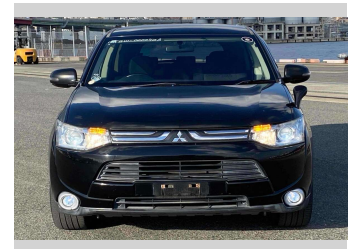

2012 Mitsubishi Outlander 24G

Purchase Price **\$12,900**

Includes GST
Excludes on-road costs of \$595

Finance may be available on this vehicle. Ask one of our friendly staff for more information.

Gain peace of mind with Mechanical Breakdown Insurance. **Ask us how.**

- Top features**
- » ABS Brakes
 - » Air Conditioning
 - » Electric Windows
 - » Fog Lights
 - » Power Steering
 - » Spoiler
 - » Winker Mirror

Body Style
5 door, SUV / 4x4

Odometer
105,192 km

Engine
2400 cc

Fuel Type
Petrol

Transmission
Automatic, 4WD

Wheels
-

VIN
-

Interior
Gray

Safety
-

Reg No.

-

Ext Colour

Black

History

-

Seats

7 seats

CO2 Emissions

-