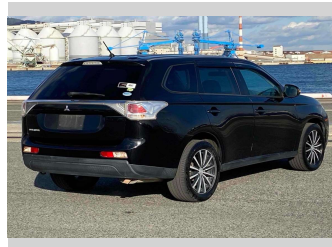

2012 Mitsubishi Outlander 24G

Purchase Price **\$12,900**

Includes GST
Excludes on-road costs of \$595

Finance may be available on this vehicle. Ask one of our friendly staff for more information.

Gain peace of mind with Mechanical Breakdown Insurance. **Ask us how.**

- Top features**
- » ABS Brakes
 - » Air Conditioning
 - » Electric Windows
 - » Fog Lights
 - » Power Steering
 - » Spoiler
 - » Winker Mirror

Body Style
5 door, SUV / 4x4

Odometer
105,192 km

Engine
2400 cc

Ext Colour

Black

History

-

Seats

7 seats

CO2 Emissions

-