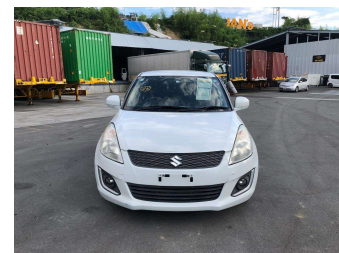

# 2015 Suzuki Swift XG

**Purchase Price** **POA**

Includes GST  
Excludes on-road costs of \$595

Finance may be available on this vehicle. Ask one of our friendly staff for more information.

Gain peace of mind with Mechanical Breakdown Insurance. **Ask us how.**

- Top features**
- » ABS Brakes
  - » Air Conditioning
  - » Electric Windows
  - » Fog Lights
  - » Power Steering
  - » Spoiler

Body Style  
**5 door, Hatchback**

Odometer  
**50,060 km**

Engine  
**1200 cc**