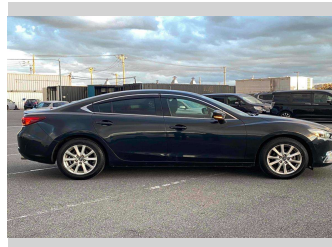

2016 Mazda Atenza 20S

Purchase Price **POA**
Includes GST
 Excludes on-road costs of \$595

Finance may be available on this vehicle. Ask one of our friendly staff for more information.

Gain peace of mind with Mechanical Breakdown Insurance. **Ask us how.**

Body Style
4 door, Sedan

Odometer
98,149 km

Engine
2000 cc

Fuel Type
Petrol

Transmission
Automatic, 2WD

Wheels
 -

VIN
 -

Interior
Gray