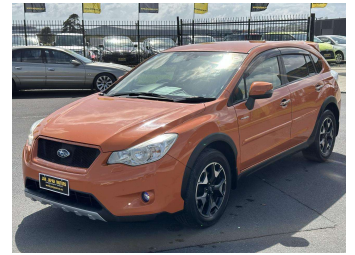

# 2013 Subaru XV 2.0i-L Hybrid

**Purchase Price**

**\$13,500**

Includes GST  
Excludes on-road costs of \$595

Finance may be available on this vehicle. Ask one of our friendly staff for more information.

Gain peace of mind with Mechanical Breakdown Insurance. **Ask us how.**

Body Style  
**5 door, SUV / 4x4**

Odometer  
**87,631 km**

Engine  
**2000 cc, Hybrid**

Fuel Type  
**Hybrid**

Transmission  
**Automatic, 4WD**

Wheels  
**Factory Alloys**

VIN  
**7AT0GF09X24003122**

Interior  
**Gray**