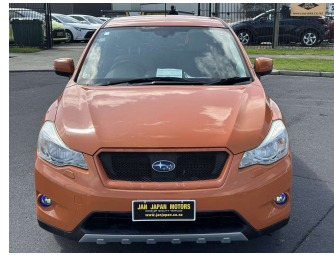

# 2013 Subaru XV 2.0i-L Hybrid

**Purchase Price**

**\$13,500**

Includes GST  
Excludes on-road costs of \$595

Finance may be available on this vehicle. Ask one of our friendly staff for more information.

Gain peace of mind with Mechanical Breakdown Insurance. **Ask us how.**

Body Style  
**5 door, SUV / 4x4**

Odometer  
**87,631 km**

Engine  
**2000 cc, Hybrid**

Fuel Type  
**Hybrid**

Transmission  
**Automatic, 4WD**

Wheels  
**Factory Alloys**

VIN  
**7AT0GF09X24003122**

Interior  
**Gray**