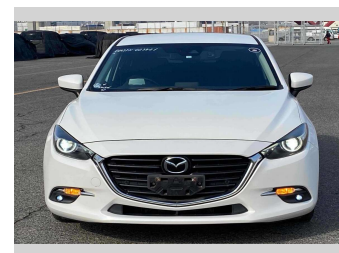

2016 Mazda Axela SPORT 15S PROACTIVE

Purchase Price **\$14,900**

Includes GST
Excludes on-road costs of \$595

Finance may be available on this vehicle. Ask one of our friendly staff for more information.

Body Style
5 door, Hatchback

Odometer
85,800 km

Engine
1500 cc

Fuel Type
Petrol

Transmission
Automatic, 2WD

Wheels
-

VIN
-

Interior
Gray