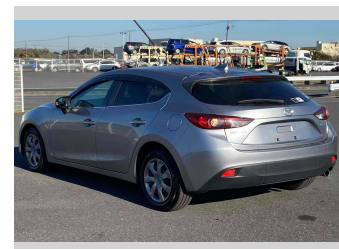

2015 Mazda Axela 15C

Purchase Price **POA**

Includes GST
Excludes on-road costs of \$595

Finance may be available on this vehicle. Ask one of our friendly staff for more information.

Gain peace of mind with Mechanical Breakdown Insurance. **Ask us how.**

- Top features**
- » ABS Brakes
 - » Air Conditioning
 - » Electric Windows
 - » Power Steering
 - » Spoiler

Body Style
5 door, Hatchback

Odometer
95,127 km

Engine
1500 cc

Fuel Type
Petrol

Transmission
Automatic, 2WD

Wheels
-

VIN
-

Interior
Gray

Safety
-

Reg No.
-

Ext Colour
Silver

History
-

Seats
5 seats