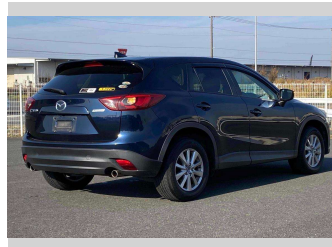

2016 Mazda CX-5 20S

Purchase Price **POA**

Includes GST
Excludes on-road costs of $595

Finance may be available on this vehicle. Ask one of our friendly staff for more information.

Gain peace of mind with Mechanical Breakdown Insurance. **Ask us how.**

1. **Top features**
2. » ABS Brakes
   - » Air Conditioning
   - » Electric Windows
   - » Power Steering
   - » Spoiler
   - » Winker Mirror

Body Style
5 door, SUV / 4x4

Odometer
89,586 km

Engine
2000 cc

Fuel Type
Petrol

Transmission
Automatic, 2WD

Wheels
-

VIN
-

Interior
Gray

Safety

Based on 2024 UCSR rating for 12-17 models

Reg No.

-

Ext Colour
Dark Blue

History

-

Seats
5 seats

CO2 Emissions

-

Energy Economy

☆☆☆☆☆☆

Annual fuel cost not available

Energy Consumption unknown.

Stock ID: 14562

Jan Japan - East Tamaki | Phone 09 972 1204 | Email sales@janjapan.co.nz
10 Progressive Way, East Tāmaki, Auckland 2016, New Zealand
www.janjapan.co.nz

★★★★☆
4.29 | 311 reviews