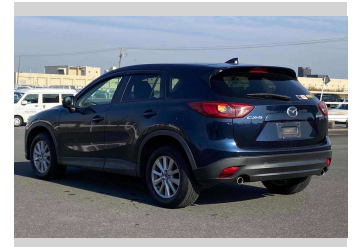

2016 Mazda CX-5 20S

Purchase Price **POA**

Includes GST
Excludes on-road costs of $595

Finance may be available on this vehicle. Ask one of our friendly staff for more information.

Gain peace of mind with Mechanical Breakdown Insurance. **Ask us how.**

1. **Top features**
2. » ABS Brakes
   - » Air Conditioning
   - » Electric Windows
   - » Power Steering
   - » Spoiler
   - » Winker Mirror

Body Style
5 door, SUV / 4x4

Odometer
89,586 km

Engine
2000 cc

Fuel Type
Petrol

Transmission
Automatic, 2WD

Wheels
-

VIN
-

Interior
Gray

Safety

Based on 2024 UCSR rating for 12-17 models

Reg No.

-

Ext Colour
Dark Blue

History

-

Seats
5 seats

CO2 Emissions

-

Energy Economy

☆☆☆☆☆☆

Annual fuel cost not available

Energy Consumption unknown.

Stock ID: 14562

Jan Japan - East Tamaki | Phone 09 972 1204 | Email sales@janjapan.co.nz
10 Progressive Way, East Tāmaki, Auckland 2016, New Zealand
www.janjapan.co.nz

★★★★☆
4.29 | 311 reviews