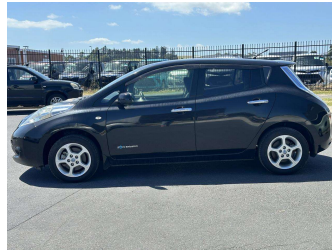

2014 Nissan Leaf 24X

Purchase Price **\$6,000**
Includes GST
 Excludes on-road costs of \$595 excludes Clean Car rebate of (\$3,507.50)

Finance may be available on this vehicle. Ask one of our friendly staff for more information.

Odometer
70,772 km

Engine
Electric

Fuel Type
Electricity

Transmission
Automatic, 2WD

Wheels
 -

VIN
7AT0DH8KX23102605

Interior
Gray

Safety

Based on 2023 VSRR rating

Reg No.
QFS272

Ext Colour
Black

History
 -

Seats
5 seats

CO2 Emissions
 ★★★★★☆
0 grams/km

Energy Economy
 ★★★★★☆

Annual fuel cost not available