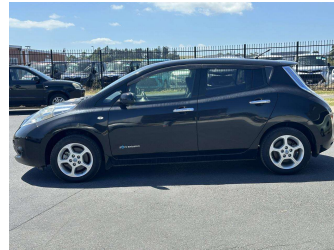

# 2014 Nissan Leaf 24X

**Purchase Price** **\$5,000**  
Includes GST  
 Excludes on-road costs of \$595 excludes Clean Car rebate of (\$3,507.50)

Finance may be available on this vehicle. Ask one of our friendly staff for more information.

Odometer  
**70,772 km**

Engine  
**Electric**

Fuel Type  
**Electricity**

Transmission  
**Automatic, 2WD**

Wheels  
 -

VIN  
**7AT0DH8KX23102605**

Interior  
**Gray**

Safety

Based on 2023 VSRR rating

Reg No.  
**QFS272**

Ext Colour  
**Black**

History  
 -

Seats  
**5 seats**

CO2 Emissions  
 ★★★★★☆  
**0 grams/km**

Energy Economy  
 ★★★★★☆

**Annual fuel cost not available**