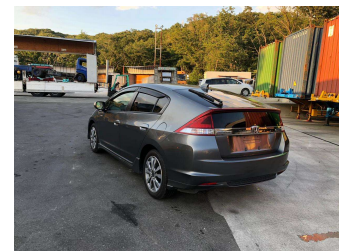

2013 Honda Insight XL

Purchase Price **POA**

Includes GST
Excludes on-road costs of $595

Finance may be available on this vehicle. Ask one of our friendly staff for more information.

Gain peace of mind with Mechanical Breakdown Insurance. **Ask us how.**

1. **Top features**
2. » ABS Brakes
   - » Air Conditioning
   - » Electric Windows
   - » Fog Lights
   - » Power Steering
   - » Spoiler
   - » Winker Mirror

Body Style
5 door, Hatchback

Odometer
91,320 km

Engine
1500 cc, Hybrid

Fuel Type
Hybrid

Transmission
Automatic, 2WD

Wheels
-

VIN
-

Interior
Gray

Safety

Based on 2024 VSRR rating

Reg No.
-

Ext Colour
Gray

History
-

Seats
5 seats

CO2 Emissions
-

Energy Economy
☆☆☆☆☆☆
Annual fuel cost not available

Energy Consumption unknown.

Stock ID: 1127516

Jan Japan - East Tamaki | Phone 09 972 1204 | Email sales@janjapan.co.nz
10 Progressive Way, East Tāmaki, Auckland 2016, New Zealand
www.janjapan.co.nz

4.28 | 305 reviews