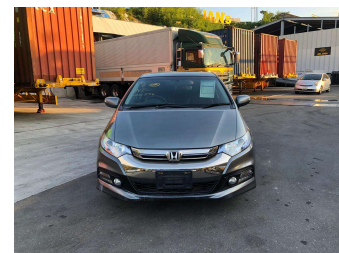

2013 Honda Insight XL

Purchase Price **POA**

Includes GST
Excludes on-road costs of \$595

Finance may be available on this vehicle. Ask one of our friendly staff for more information.

Gain peace of mind with Mechanical Breakdown Insurance. **Ask us how.**

- Top features**
- » ABS Brakes
 - » Air Conditioning
 - » Electric Windows
 - » Fog Lights
 - » Power Steering
 - » Spoiler
 - » Winker Mirror

Body Style
5 door, Hatchback

Odometer
91,320 km

Engine
1500 cc, Hybrid