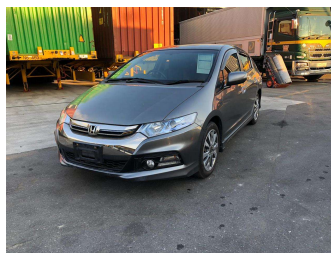

2013 Honda Insight XL

Purchase Price **POA**

Includes GST
Excludes on-road costs of \$595

Finance may be available on this vehicle. Ask one of our friendly staff for more information.

Gain peace of mind with Mechanical Breakdown Insurance. **Ask us how.**

- Top features**
- » ABS Brakes
 - » Air Conditioning
 - » Electric Windows
 - » Fog Lights
 - » Power Steering
 - » Spoiler
 - » Winker Mirror

Body Style
5 door, Hatchback

Odometer
91,320 km

Engine
1500 cc, Hybrid

Fuel Type
Hybrid

Transmission
Automatic, 2WD

Wheels
-

VIN
-

Interior
Gray

Safety

Based on 2024 VSRR rating

Reg No.
-