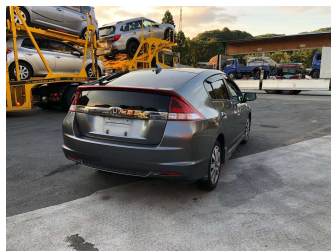

2013 Honda Insight XL

Purchase Price **POA**

Includes GST
Excludes on-road costs of \$595

Finance may be available on this vehicle. Ask one of our friendly staff for more information.

Gain peace of mind with Mechanical Breakdown Insurance. **Ask us how.**

- Top features**
- » ABS Brakes
 - » Air Conditioning
 - » Electric Windows
 - » Fog Lights
 - » Power Steering
 - » Spoiler
 - » Winker Mirror

Body Style
5 door, Hatchback

Odometer
91,320 km

Engine
1500 cc, Hybrid