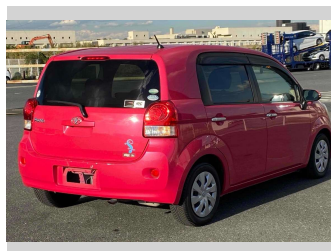

2017 Toyota Porte F

Purchase Price **POA**

Includes GST
Excludes on-road costs of \$595

Finance may be available on this vehicle. Ask one of our friendly staff for more information.

Gain peace of mind with Mechanical Breakdown Insurance. **Ask us how.**

- Top features**
- » ABS Brakes
 - » Air Conditioning
 - » Electric Windows
 - » Power Steering
 - » Spoiler
 - » Winker Mirror

Body Style
4 door, Hatchback

Odometer
60,176 km

Engine
1500 cc

Fuel Type
Petrol

Transmission
Automatic, 2WD

Wheels
-

VIN
-

Interior
Gray

Safety
-

Reg No.
-

Ext Colour
Pink

History
-