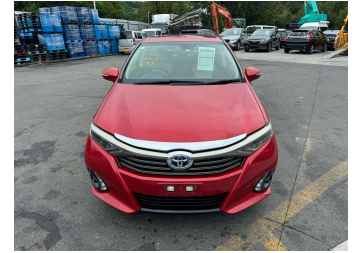

# 2013 Toyota Sai S C Package

Purchase Price

**\$15,999**

Includes GST  
Excludes on-road costs of \$595

Finance may be available on this vehicle. Ask one of our friendly staff for more information.

Gain peace of mind with Mechanical Breakdown Insurance. **Ask us how.**

Body Style

**4 door, Sedan**

Odometer

**98,733 km**

Engine

**2400 cc, Hybrid**

Fuel Type

**Hybrid**

Transmission

**Automatic, 2WD**

Wheels

-

VIN

**7AT0H661X24063471**

Interior

**Gray**